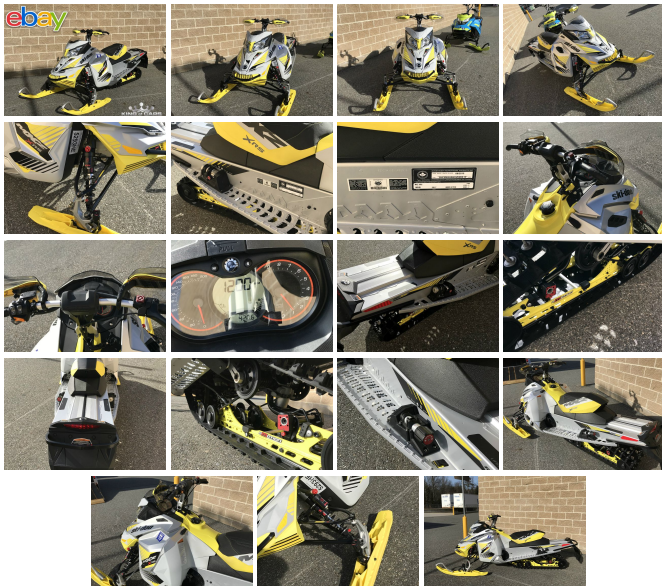

ebay

Our Price **\$9,900**

Specifications:

Year: 2017
VIN: 2BPSMXHB6HV000010
Make: SKI-DOO MXZ XRS 800
Model/Trim: 420 MILES QUICK ADJUST
 SUSPENSION ULTRA RARE SNOW
 CHECK
Condition: Pre-Owned
Engine: 800 cc
Exterior: Silver
Mileage: 420
Hours: 0

~~ULTRA RARE SILVER/YELLOW XRS 800

RARE FIND WITH INLY 420 MILES !

2017 SKI-DOO XRS 800

QUICK ADJUST SUSPENSION

EVERY OPTION

SNOW CHECK SLED

STUDDED TRACK

ADJUSTABLE RISERS

ELECTRIC START

REVERSE

ELECTRIC SHIELD HOOKUP

ORIGINAL OWNERS MANUALS

CLIMATE CONTROLLED GARAGE KEPT

LIKE BRAND NEW !

\$8,900

CALL OR TEXT 609-504-8808

Our Location :

2017 SKI-DOO MXZ XRS 800 420 MILES QUICK ADJUST SUSPENSION ULTRA RARE SNOW CHECK
King of Cars and Trucks - 856-693-3181 - View this car on our website at njtruckking.com/6587134/ebrochure