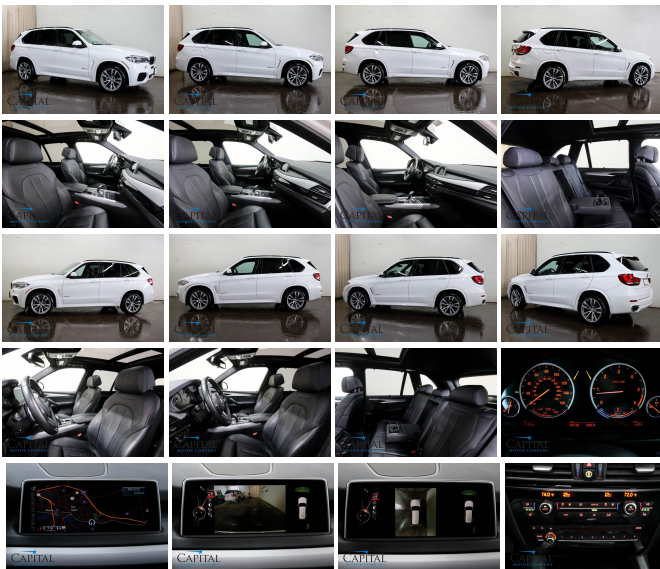

Specifications:

Year:	2015
VIN:	5UXKS4C51F0N10334
Make:	BMW
Stock:	4640
Model/Trim:	X5 xDrive35d AWD Clean Diesel SUV w/M-SPORT Pkg, Navigation, 360° Cameras, LED Lights & 20-in Rims
Condition:	Pre-Owned
Body:	SUV
Exterior:	Alpine White
Engine:	3.0L Inline 6-Cylinder Turbo Clean Diesel
Interior:	Black
Transmission:	8-Speed Automatic w/Paddle Shifters
Mileage:	36,714
Drivetrain:	All Wheel Drive
Economy:	City 24 / Highway 31