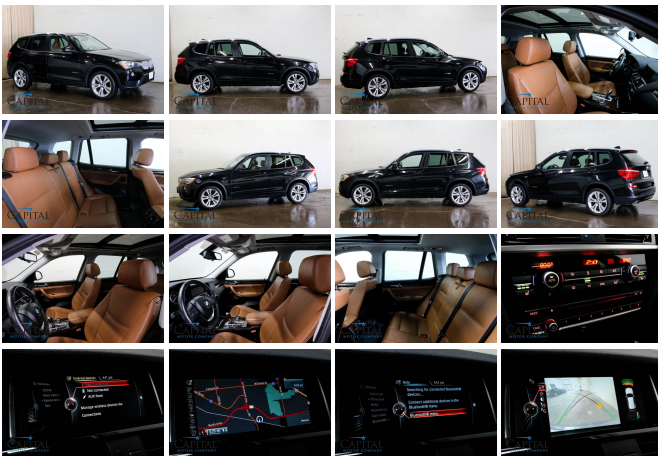

2833 Alpine Rd
Eau Claire, Wisconsin
54703

2016 BMW X3 xDrive28d AWD Clean Diesel w/Navigation Backup Cam Heated Seats Panoramic Roof & 19" Rims

Steve Allingham

View this car on our website at capitalmotorcompany.com/6587020/ebrochure

Your Price **\$26,950**

Retail Value ~~\$29,735~~

Specifications:

- Year:** 2016
- VIN:** 5UXWY3C56G0N87194
- Make:** BMW
- Stock:** 4639
- Model/Trim:** X3 xDrive28d AWD Clean Diesel w/Navigation Backup Cam Heated Seats Panoramic Roof & 19" Rims
- Condition:** Pre-Owned
- Body:** SUV
- Exterior:** Black Sapphire Metallic
- Engine:** 2.0L 4-Cylinder Turbo Clean Diesel
- Interior:** Brown
- Transmission:** 8-Speed Automatic w/Sport and Manual-Shift Modes
- Mileage:** 50,874
- Drivetrain:** All Wheel Drive
- Economy:** City 27 / Highway 34

We have for sale a gorgeous *1-Owner* 2016 BMW X3 xDrive28d AWD Clean Diesel Luxury Crossover that gets amazing fuel mileage and has so much to offer! It has beautiful Black Sapphire exterior with the 19-Inch V-Spoke Wheels that give this X3 an incredible stance and the stunning 2-Tone Saddle Brown and Black Nevada Leather Interior that gets so many compliments! There are few SUVs on the road that offer the versatility, comfort and economy of this clean diesel X3 so we know that if you like how it looks in the pictures you will love everything that it has to offer when you come and drive it!

Our Location :

2016 BMW X3 xDrive28d AWD Clean Diesel w/Navigation Backup Cam Heated Seats Panoramic Roof & 19" Rims
Capital Motor Company - - View this car on our website at capitalmotorcompany.com/6587020/ebrochure