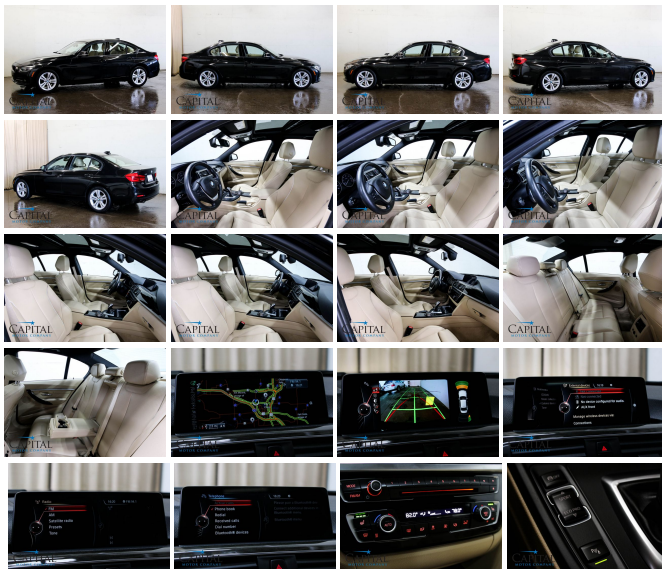

2833 Alpine Rd
Eau Claire, Wisconsin
54703

2016 BMW 328d xDrive AWD Clean Diesel w/Head-Up Display, Navigation, Heated Seats, LED Lights & Gets 40MPG

Steve Allingham

View this car on our website at capitalmotorcompany.com/6586977/ebrochure

Your Price **\$24,950**

Retail Value ~~\$27,081~~

Specifications:

Year:	2016
VIN:	WBA8F1C58GK438887
Make:	BMW
Stock:	4638
Model/Trim:	328d xDrive AWD Clean Diesel w/Head-Up Display, Navigation, Heated Seats, LED Lights & Gets 40MPG
Condition:	Pre-Owned
Body:	Sedan
Exterior:	Black Sapphire Metallic
Engine:	2.0L 4-Cylinder Clean Turbo Diesel
Interior:	Venetian Beige/Drk Oyster Leather
Transmission:	8-Speed Automatic w/Sport and Manual-Shift Modes
Mileage:	49,340
Drivetrain:	All Wheel Drive
Economy:	City 30 / Highway 40

We are selling this gorgeous 2016 BMW 328d xDrive AWD Clean Diesel luxury sports car! This is a fantastic car with a lot to offer and it is in great shape inside and out. It has a beautiful Black Sapphire metallic exterior with 18-inch Sport Package wheels give this BMW an incredible stance and the stunning Venetian Beige interior with Dark Oyster accents that really sets this interior apart! We know that if you like how this BMW looks in the pictures you will love it when you come drive it.

...

Our Location :

2016 BMW 328d xDrive AWD Clean Diesel w/Head-Up Display, Navigation, Heated Seats, LED Lights & Gets 40MPG
Capital Motor Company - - View this car on our website at capitalmotorcompany.com/6586977/ebrochure