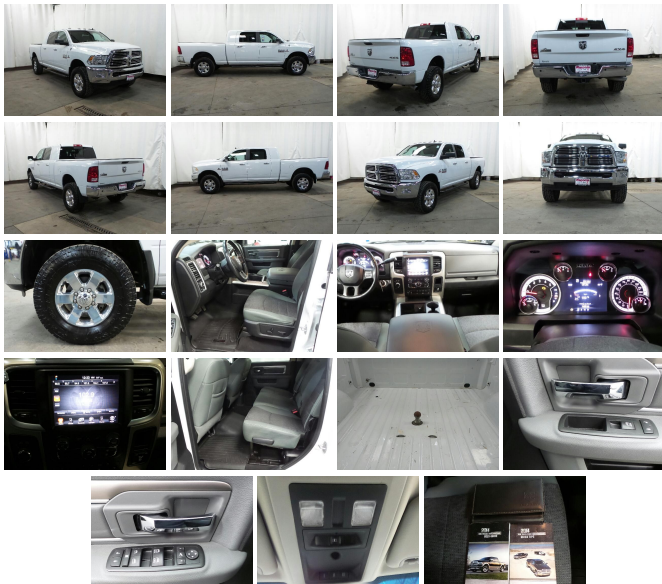

victoriaautosales.com
952-564-6165
1400 Steiger Lake Ln
Victoria, MN 55386

2014 Ram 2500 Big Horn

View this car on our website at victoriaautosales.com/6583279/ebrochure

Our Price **\$39,688**

Specifications:

Year: 2014
VIN: 3C6UR5ML5EG307702
Make: Ram
Stock: V17557
Model/Trim: 2500 Big Horn
Condition: Pre-Owned
Body: Pickup Truck
Exterior: WHITE
Engine: ENGINE: 6.7L I6 CUMMINS TURBO DIESEL
Interior: Diesel Gray/Black
Mileage: 71,600
Drivetrain: 4 Wheel Drive

WAS \$40,988. Excellent Condition. Big Horn trim. Heated Seats, Aluminum Wheels, Hitch, Turbo Charged Engine, Remote Engine Start, 4x4, PARKVIEW REAR BACK-UP CAMERA, TRANSMISSION: 6-SPEED AUTOMATIC (68RF... LUXURY GROUP. AND MORE!