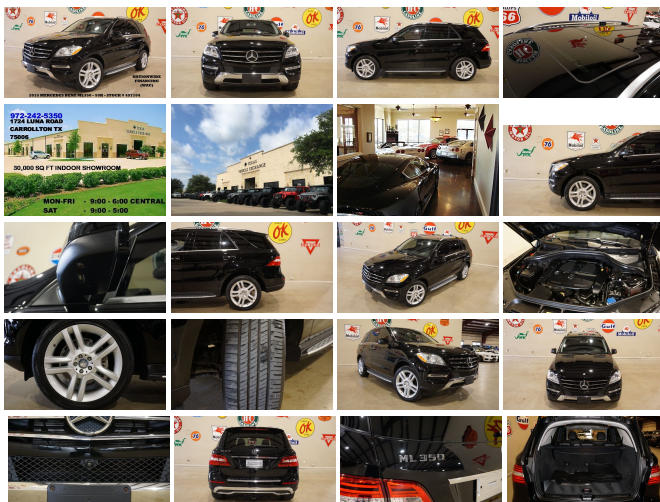

2014 MERCEDES BENZ ML350 RWD, 3.5L V6 ENGINE, 7 SPEED AUTOMATIC TRANSMISSION, ONLY 59K, BLACK W/BLACK LEATHER INTERIOR, CARFAX REPORTS 2 OWNERS, APPEARS TO BE A NON-SMOKER, PUSH BUTTON START, FRONT & REAR PARK DISTANCE SENSORS, SUNROOF, NAVIGATION, BACK-UP CAMERA, 360 VIEW CAMERAS, RUNNING BOARDS, POWER WINDOWS, POWER DOOR LOCKS, POWER FOLDING HEATED MIRRORS WITH TURN SIGNALS. BLIND