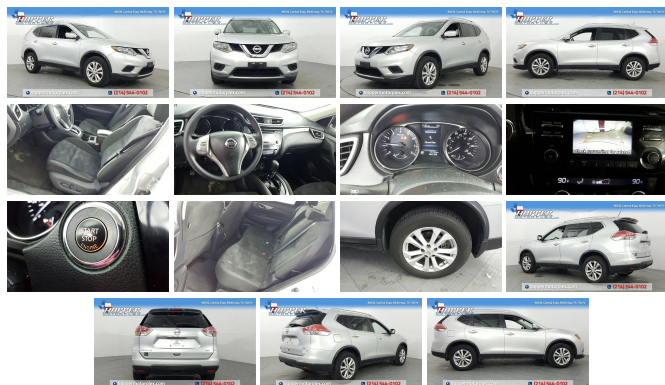

2015 Nissan Rogue SL

View this car on our website at hoppermotorplex.com/6580769/ebrochure

Our Price **\$14,451**

Specifications:

| | |
|--------------------|--|
| Year: | 2015 |
| VIN: | KNMAT2MT4FP551124 |
| Make: | Nissan |
| Stock: | 51124Z |
| Model/Trim: | Rogue SL |
| Condition: | Pre-Owned |
| Body: | SUV |
| Exterior: | Brilliant Silver |
| Engine: | Engine: 2.5L DOHC 16-Valve I4 -inc: ECO mode |
| Interior: | Charcoal Cloth |
| Mileage: | 52,099 |
| Drivetrain: | Front Wheel Drive |
| Economy: | City 26 / Highway 33 |

2015 Nissan Rogue SL Brilliant Silver 2015 Nissan Rogue 4D Sport Utility FWD CVT with Xtronic 2.5L I4 DOHC 16V ABS brakes, Alloy wheels, Electronic Stability Control, Front dual zone A/C, Heated door mirrors, Heated Front Bucket Seats, Heated front seats, Illuminated entry, Low tire pressure warning, Navigation System, Power Liftgate, Remote keyless entry, Traction control.