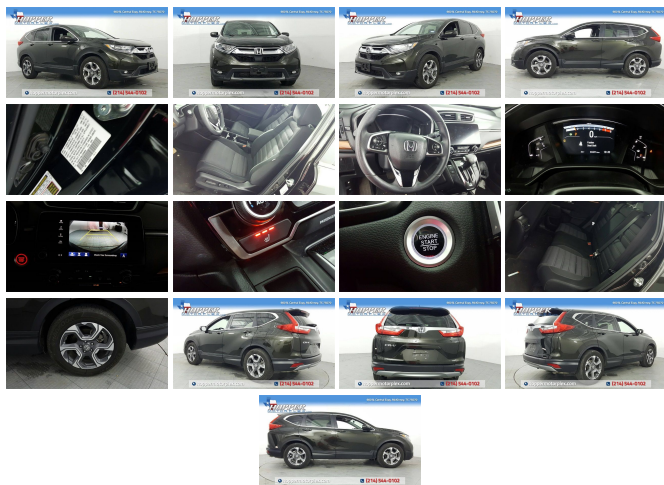

2018 Honda CR-V EX

View this car on our website at hoppermotorplex.com/6580767/ebrochure

Our Price **\$23,471**

Specifications:

Year:	2018
VIN:	7FARW1H56JE009854
Make:	Honda
Stock:	609854Z
Model/Trim:	CR-V EX
Condition:	Pre-Owned
Body:	SUV
Exterior:	Dark Olive Metallic
Engine:	Engine: 1.5L I-4 16-Valve DOHC -inc: single-scroll MHI TD03 turbo and internal wastegate
Interior:	Black Cloth
Mileage:	26,880
Drivetrain:	Front Wheel Drive
Economy:	City 28 / Highway 34

2018 Honda CR-V EX Dark Olive Metallic 2018 Honda CR-V 4D Sport
Utility FWD CVT 1.5L I4 DOHC 16V

28/34 City/Highway MPG

2018 Honda CR-V EX

Hopper Motorplex - 214-544-0102 - View this car on our website at hoppermotorplex.com/6580767/ebrochure

Exterior

- Wheels: 18" Alloy- Tires: P235/60R18 103H All-Season- Steel Spare Wheel
- Compact Spare Tire Mounted Inside Under Cargo- Clearcoat Paint
- Express Open/Close Sliding And Tilting Glass 1st Row Sunroof w/Sunshade
- Body-Colored Front Bumper w/Black Rub Strip/Fascia Accent and Metal-Look Bumper Insert
- Black Rear Bumper w/Metal-Look Rub Strip/Fascia Accent
- Black Bodyside Cladding and Black Wheel Well Trim
- Chrome Side Windows Trim and Black Front Windshield Trim
- Body-Colored Door Handles
- Body-Colored Power Heated Side Mirrors w/Convex Spotter, Manual Folding and Turn Signal Indicator
- Fixed Rear Window w/Fixed Interval Wiper, Heated Wiper Park and Defroster
- Deep Tinted Glass- Speed Sensitive Variable Intermittent Wipers
- Fully Galvanized Steel Panels- Lip Spoiler- Chrome Grille- Liftgate Rear Cargo Access
- Tailgate/Rear Door Lock Included w/Power Door Locks- LED Brakelights
- Fully Automatic Projector Beam Halogen Daytime Running Auto High-Beam Headlamps w/Delay-Off
- Front Fog Lamps