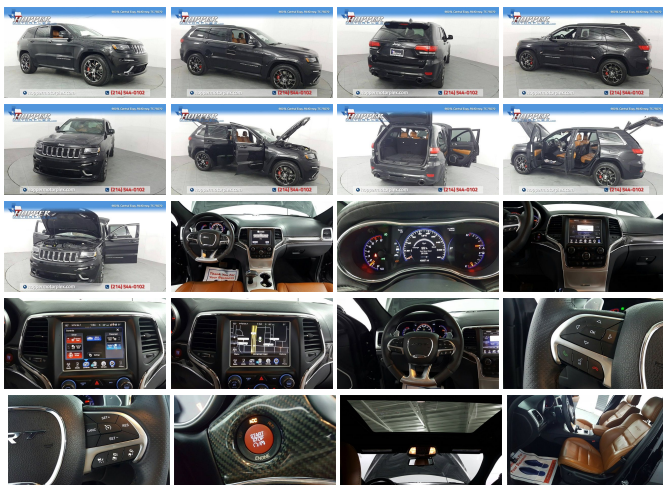

Specifications:

Year:	2015
VIN:	1C4RJFDJ0FC920129
Make:	Jeep
Stock:	20129M
Model/Trim:	Grand Cherokee SRT
Condition:	Pre-Owned
Body:	SUV
Exterior:	Brilliant Black Crystal Pearlcoat
Engine:	ENGINE: 6.4L V8 SRT HEMI MDS
Interior:	Brown Leather
Mileage:	47,839
Drivetrain:	4 Wheel Drive
Economy:	City 13 / Highway 19

2015 Jeep Grand Cherokee SRT Brilliant Black Crystal Pearlcoat 2015 Jeep Grand Cherokee 4D Sport Utility 4WD 8-Speed Automatic SRT HEMI 6.4L V8 MDS 4WD.