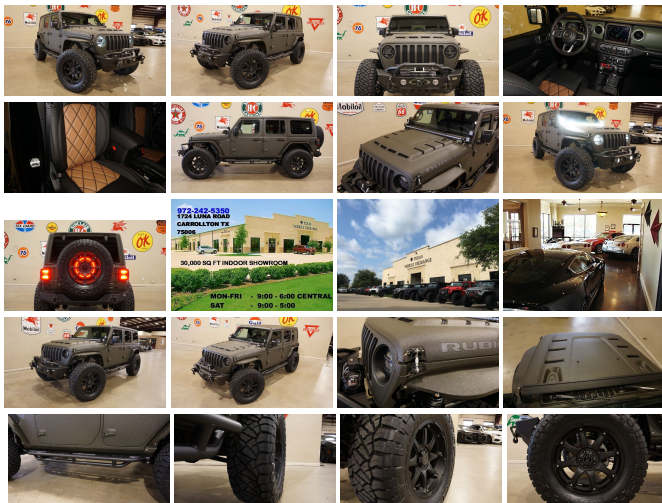

# 2019 Jeep Wrangler JL Unlimited Rubicon 4X4 DUPONT KEVLAR,LIFT,LED'S,NAV,LTH

View this car on our website at [tveauto.com/6580680/ebrochure](http://tveauto.com/6580680/ebrochure)

Our Price **\$79,900**

## Specifications:

Year:	2019
VIN:	1C4HJXFG5KW514147
Make:	Jeep
Stock:	514147
Model/Trim:	Wrangler JL Unlimited Rubicon 4X4 DUPONT KEVLAR,LIFT,LED'S,NAV,LTH
Condition:	Pre-Owned
Body:	SUV
Exterior:	Green
Engine:	ENGINE: 3.6L V6 24V VVT UPG I W/ESS
Interior:	Brown Leather
Transmission:	TRANSMISSION: 8-SPEED AUTOMATIC (850RE)
Mileage:	42
Drivetrain:	4 Wheel Drive
Economy:	City 17 / Highway 23