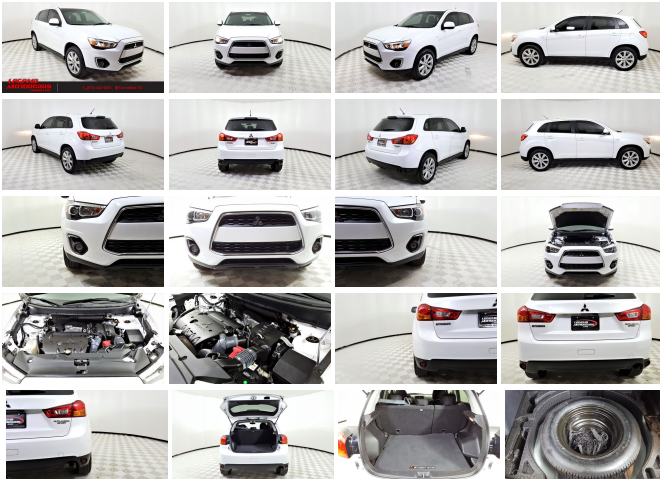

Legend Motorcars Carrollton is a family owned and operated used car dealership that has served the entire Dallas-Fort Worth area for more than 30 years! We pride ourselves on great customer service, large inventory and giving our clients a great buying experience. All of our vehicles come with a Free 2 year maintenance plan that includes 5 Free oil changes. Please call or visit us anytime, we are happy to be of service!

3231 Commander Dr. Carrollton TX 75006

2015 Mitsubishi Outlander Sport ES

Legend Motorcars of Carrollton - 972-885-3268 - View this car on our website at legendmotorcarscarrollton.com/6580404/ebrochure