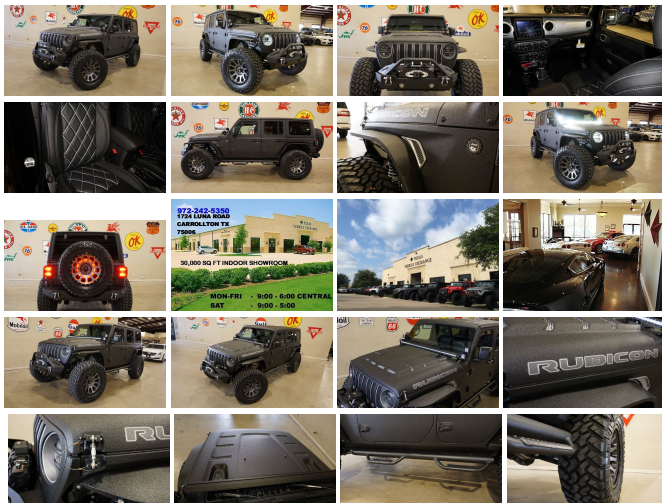

2019 Jeep Wrangler JL Unlimited Rubicon 4X4 DUPONT KEVLAR,LIFT,LED'S,NAV,LTH

View this car on our website at tveauto.com/6579917/ebrochure

Our Price **\$79,900**

Specifications:

| | |
|----------------------|---|
| Year: | 2019 |
| VIN: | 1C4HJXFG3KW514132 |
| Make: | Jeep |
| Stock: | 514132 |
| Model/Trim: | Wrangler JL Unlimited Rubicon 4X4 DUPONT KEVLAR,LIFT,LED'S,NAV,LTH |
| Condition: | Pre-Owned |
| Body: | SUV |
| Exterior: | Black |
| Engine: | ENGINE: 3.6L V6 24V VVT UPG I W/ESS |
| Interior: | Black Leather |
| Transmission: | TRANSMISSION: 8-SPEED AUTOMATIC (850RE) |
| Mileage: | 80 |
| Drivetrain: | 4 Wheel Drive |
| Economy: | City 17 / Highway 23 |

NATION WIDE FINANCING

SUBMIT CREDIT APP WWW.TVEAUTO.COM

OR CALL 972-242-5350

"RAPTOR BLACK EDITION"

CUSTOM BUILT **KEVLAR** 2019 JEEP
WRANGLER JL UNLIMITED RUBICON 4X4
WITH 24R PACKAGE

UPGRADES INCLUDE:

- * RAPTOR BLACK KEVLAR COATING WITH SILVER ACCENTS
- * CUSTOM ALEA BLACK LEATHER WITH SILVER STITCHING
- * FACTORY REMOTE START
- * REMOTE PROXIMITY KEYLESS ENTRY
- * COLD WEATHER GROUP
- * LED LIGHTING GROUP
- * FACTORY 8.4 INCH TOUCH SCREEN NAVIGATION WITH HD AM/FM/SIRIUS STEREO & ALPINE PREMIUM AUDIO SYSTEM
- * FACTORY BACK-UP CAMERA
- * U-CONNECT

- * (4.10 AXLE RATIO)

- * DV8 OFF ROAD HAMMER FORGED FRONT BUMPER WITH FRONT SKID PLATE & LED FOGLIGHTS
- * FRONT D-RINGS & ISOLATORS (SILVER)

- * SMITTYBILT NEW GEN II "X20" 10,000 LB WATERPROOF AND WIRELESS CONTROL WINCH WITH SYNTHETIC ROPE
- * FACTORY 55 PROLINK (BLACK)
- * FACTORY MESH GRILLE PAINTED GRAY
- * FACTORY LED HEADLIGHTS
- * RUGGED RIDGE BLACK HEADLIGHT GUARDS
- * NEW RK SPORT RAM AIR VENTED HOOD
- * DRAKE OFF ROAD HOOD LATCHES
- * DV8 OFF ROAD STEEL SLIM FENDERS
- * DV8 OFF ROAD FRONT & REAR INNER FENDERS

- * RUBICON EXPRESS 2.5" LIFT KIT WITH TERAFLEX FALCON SERIES 3 SHOCKS

& RESERVOIRS

- * TERAFLEX FALCON STABILIZER KIT
- * MOPAR AUXILIARY SWITCH BANK KIT

- * 50" LED LIGHT BAR AND 4 RIGID INDUSTRIES DUALY D2 LED PILLAR LIGHTS