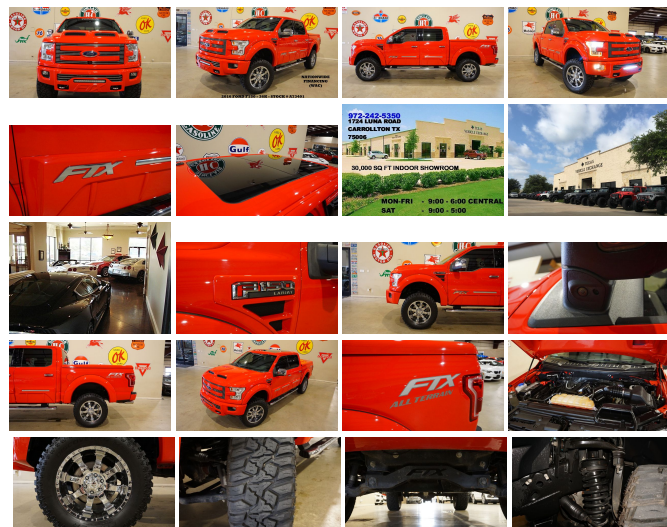

# 2016 Ford F-150 Lariat TUSCANY FTX 4X4,LIFT,PANO ROOF,360 CAM,36K

View this car on our website at [tveauto.com/6579219/ebrochure](http://tveauto.com/6579219/ebrochure)

Our Price **\$54,900**

## Specifications:

<b>Year:</b>	2016
<b>VIN:</b>	1FTEW1EF9GFA73401
<b>Make:</b>	Ford
<b>Stock:</b>	A73401
<b>Model/Trim:</b>	F-150 Lariat TUSCANY FTX 4X4,LIFT,PANO ROOF,360 CAM,36K
<b>Condition:</b>	Pre-Owned
<b>Body:</b>	Pickup Truck
<b>Exterior:</b>	Race Red
<b>Engine:</b>	ENGINE: 5.0L V8 FFV
<b>Interior:</b>	Black Leather
<b>Transmission:</b>	TRANSMISSION: ELECTRONIC 6- SPEED AUTOMATIC
<b>Mileage:</b>	36,546
<b>Drivetrain:</b>	4 Wheel Drive
<b>Economy:</b>	City 15 / Highway 21

NATION WIDE FINANCING

SUBMIT CREDIT APP [WWW.TVEAUTO.COM](http://WWW.TVEAUTO.COM)

OR CALL 972-242-5350

2016 FORD F150 SUPER CREW LARIAT TUSCANY FTX 4X4, 5.0L V8 FLEX FUEL ENGINE, AUTOMATIC TRANSMISSION, ONLY 36K, RACE RED W/BLACK LEATHER INTERIOR, CARFAX REPORTS 1 OWNER NO ACCIDENTS, REMOTE START, FOGLIGHTS, LED LIGHT BAR IN FRONT BUMPER, 6" SUSPENSION LIFT KIT, TWIN PANEL MOONROOF, NAVIGATION, BACK-UP CAMERA, 360 VIEW CAMERAS, CHROME TUBULAR STEPS, POWER WINDOWS, POWER DOOR LOCKS. POWER FOLDING