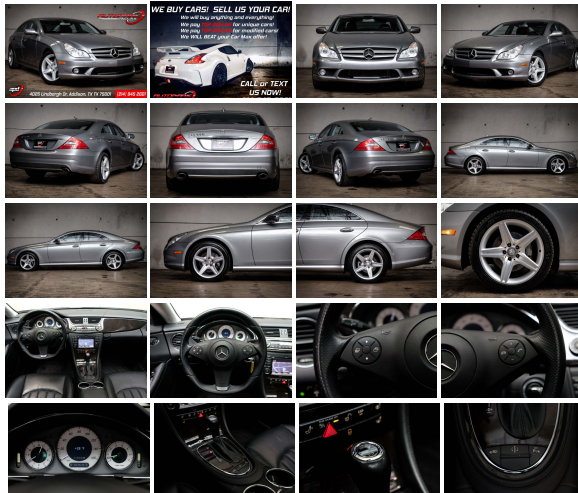

# 2011 Mercedes-Benz CLS 550 AMG Package

View this car on our website at [autoparkdallas.com/6579207/ebrochure](http://autoparkdallas.com/6579207/ebrochure)

Our Price **\$16,995**

AutoPark Dallas is excited to offer you this 2011 Mercedes-Benz CLS 550 for sale! When you think German engineering Mercedes-Benz instantly comes to mind, with this CLS 550 there isn't any neglect to the high-end luxury desired. The combination of the sleek design, comfortable cabin, and loaded with packages that make this CLS the best luxury daily driver! Come check out this Mercedes-Benz parked in our indoor 16,000 Sq Ft Showroom located in Addison, Tx. amongst our inventory of 60+ vehicles!

2011 Mercedes-Benz CLS 550

**\*2 Previous Owners!\***

Indium Grey Metallic Exterior

Black Leather Interior

**\*Premium Package 1!\***

Hands Free Bluetooth

Navigation w/ Voice Command

Heated & Cooled Front Row Seats