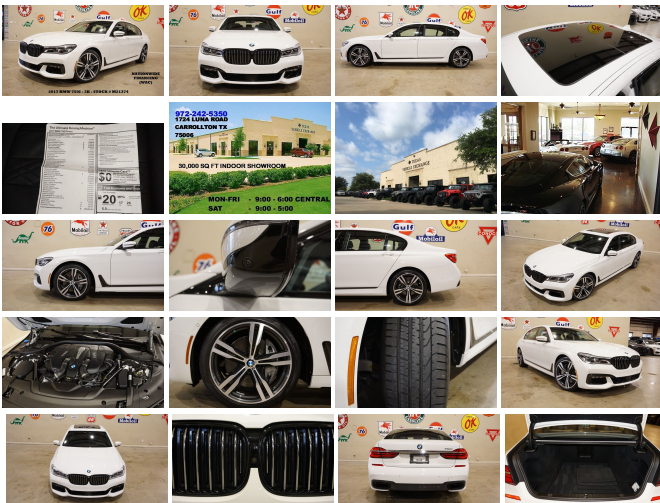

2017 BMW 750I SEDAN, 4.4L TWIN TURBOCHARGED V8 ENGINE, AUTOMATIC TRANSMISSION, ONLY 3K, ALPINE WHITE W/BLACK NAPPA LEATHER INTERIOR, CARFAX REPORTS 1 OWNER NO ACCIDENTS, APPEARS TO BE A NON-SMOKER, DRIVER ASSISTANCE PLUS, DRIVER ASSISTANCE PLUS II, EXECUTIVE PACKAGE, M SPORT PACKAGE, REMOTE CONTROL PARKING, PUSH BUTTON START, FOGLIGHTS, FRONT & REAR PARK DISTANCE SENSORS, HEAD-UP DISPLAY, PANORAMA SUNROOF, NAVIGATION