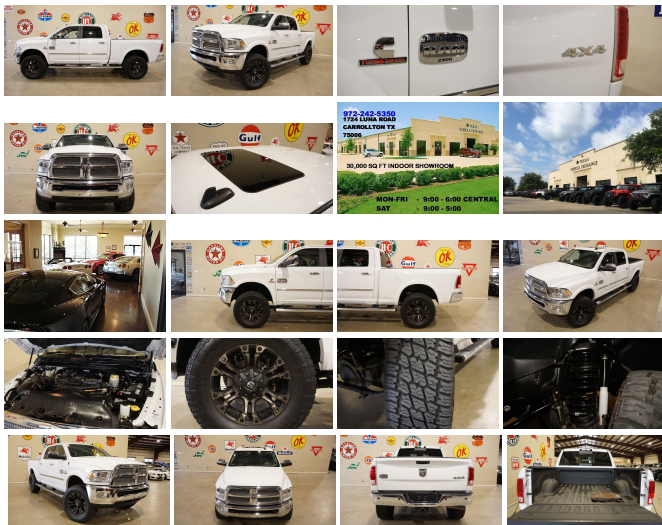

2015 Dodge Ram 2500 Laramie Longhorn 4X4 LIFTED,ROOF,NAV,FUEL WHLS,57K

View this car on our website at tveauto.com/6577456/ebrochure

Our Price **\$47,900**

Specifications:

Year:	2015
VIN:	3C6UR5GL9FG632494
Make:	Dodge
Stock:	632494
Model/Trim:	Ram 2500 Laramie Longhorn 4X4 LIFTED,ROOF,NAV,FUEL WHLS,57K
Condition:	Pre-Owned
Body:	Pickup Truck
Exterior:	Bright White Clearcoat
Engine:	ENGINE: 6.7L I6 CUMMINS TURBO DIESEL
Interior:	Lt Frost Beige/Brown Leather
Transmission:	TRANSMISSION: 6-SPEED AUTOMATIC (66RFE)
Mileage:	57,898
Drivetrain:	4 Wheel Drive

NATION WIDE FINANCING

SUBMIT CREDIT APP WWW.TVEAUTO.COM

OR CALL 972-242-5350

2015 DODGE RAM 2500 CREW
CAB LARAMIE LONGHORN 4X4, 6.7L
CUMMINS TURBO DIESEL ENGINE,
AUTOMATIC TRANSMISSION, ONLY 57K,
BRIGHT WHITE W/BROWN LEATHER
INTERIOR, CARFAX REPORTS 1 OWNER NO
ACCIDENTS, APPEAR TO BE A NON-
SMOKER, REMOTE START, APPROX 4" LIFT
KIT, FOGLIGHTS, SUNROOF, 8.4IN TOUCH
SCREEN NAVIGATION, BACK-UP CAMERA,
CHROME TUBULAR STEPS, POWER
WINDOWS POWER DOOR LOCKS POWER

Our Location :

2015 Dodge Ram 2500 Laramie Longhorn 4X4 LIFTED,ROOF,NAV,FUEL WHLS,57K

Texas Vehicle Exchange - 972-242-5350 - View this car on our website at veauto.com/6577456/ebrochure

Installed Options