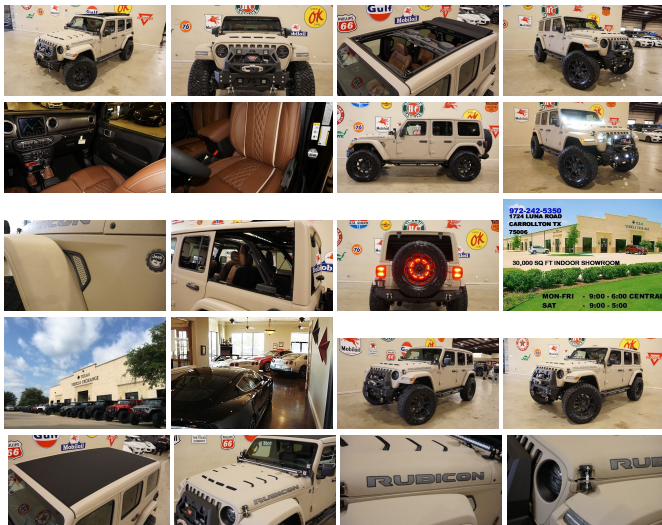

# 2019 Jeep Wrangler JL Unlimited Rubicon 4X4 SKY TOP,DUPONT KEVLAR,LIFTED,LED'S

View this car on our website at [tveauto.com/6577452/ebrochure](http://tveauto.com/6577452/ebrochure)

Our Price **\$86,900**

## Specifications:

Year:	2019
VIN:	1C4HJXFG2KW514140
Make:	Jeep
Stock:	514140
Model/Trim:	Wrangler JL Unlimited Rubicon 4X4 SKY TOP,DUPONT KEVLAR,LIFTED,LED'S
Condition:	Pre-Owned
Body:	SUV
Exterior:	Tan
Engine:	ENGINE: 3.6L V6 24V VVT UPG I W/ESS
Interior:	Brown Leather
Transmission:	TRANSMISSION: 8-SPEED AUTOMATIC (850RE)
Mileage:	57
Drivetrain:	4 Wheel Drive
Economy:	City 17 / Highway 23