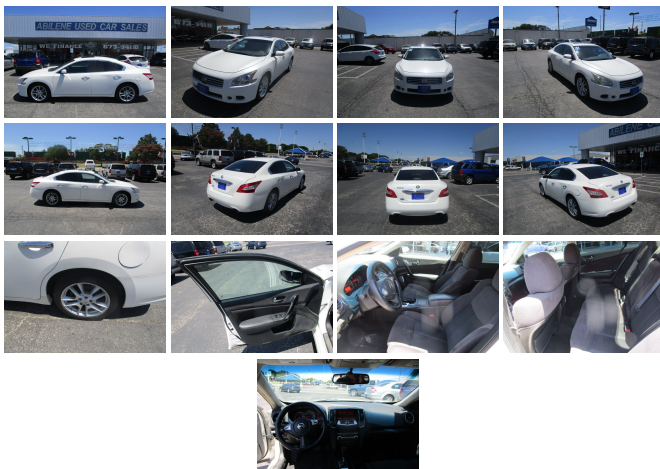

2011 Nissan Maxima 3.5 S

View this car on our website at abileneusedcarsales.com/6577299/ebrochure

Our Price **\$0**

Specifications:

| | |
|--------------------|-----------------------------------|
| Year: | 2011 |
| VIN: | 1N4AA5AP5BC829311 |
| Make: | Nissan |
| Stock: | 829311A |
| Model/Trim: | Maxima 3.5 S |
| Condition: | Pre-Owned |
| Body: | Sedan |
| Exterior: | WHITE |
| Engine: | 3.5L DOHC 24-valve SMPI V6 engine |
| Interior: | BLACK Cloth |
| Mileage: | 159,616 |
| Drivetrain: | Front Wheel Drive |
| Economy: | City 19 / Highway 26 |

All Listed features may not be accurate on used vehicles

Abilene Used Car Sales is a used car dealership in Abilene Texas that has been around for over 25 years. We carry a great selection of used cars as well as used trucks, vans, SUVs and crossover vehicles. As a Buy Here Pay Here auto dealer we can get you approved and on the road today. Bad Credit? No Credit? No Problem! Let our in-house auto financing staff help you find the pre-owned vehicle that fits your style and fits your budget. Here at Abilene Used Car Sales we feel that we offer the best deals on the best used Cars in the Big Country. All of our vehicles come with a 12 month 12,000 mile limited drivetrain and A/C warranty after undergoing an extremely rigorous inspection before we put the Abilene Used Car Sales name on any Car, Truck, SUV or Van. So what are you waiting for, come on down to 2150 North 1st Street Abilene Texas 79603 today and see why we are the best Buy Here Pay Here dealer in Abilene TX.

2011 Nissan Maxima 3.5 S

Abilene Used Car Sales - 325-673-9400 - View this car on our website at abileneusedcarsales.com/6577299/ebrochure

Our Location :

2011 Nissan Maxima 3.5 S

Abilene Used Car Sales - 325-673-9400 - View this car on our website at abileneusedcarsales.com/6577299/ebrochure