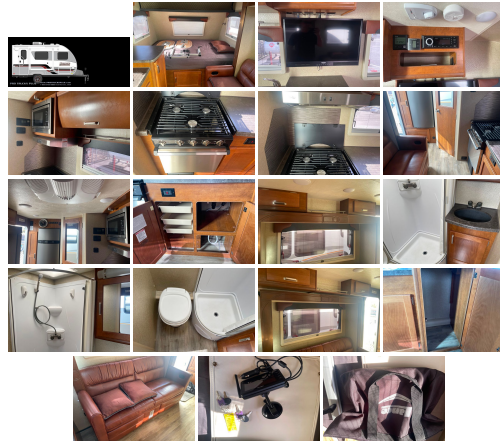

2020 Lance 1475 slide out

Eli Cork (925)243-9000

View this car on our website at protrucksplus.com/6576538/ebrochure

Our Price **$38,995**

Specifications:

Year: 2020
VIN: 326984
Make: Lance
Model/Trim: 1475 slide out
Condition: Pre-Owned
Type: Travel Trailer
Exterior: White

PICTURES COMING SOON!! TEXT OR CALL FOR MORE INFO 925-219-6900

1475 Travel Trailer

The first of two in Lance's ultra light travel trailer lineup, it gives you the option to have the Lance luxury design and quality engineering in the lightest possible way. Keeping it as simple as possible and still be cool... no challenge is too great for Lance's design team. Now available with a slideout as an option!

Specs

Floor Length - 14'10"	Gross Dry Weight - 2500 lbs	Fresh Tank - 2
Overall Length - 19'8"	Hitch Dry Weight - 240 lbs	Grey Tank - 2
Exterior Width - 84-3/4"	Axle Weight - 2260 lbs	Black Tank - 2
Exterior Height - 117"	Cargo Carrying Capacity - 1200 lbs	Refrigerator - 1
Interior Height - 78"	GVWR - 3700 lbs	Propane - one
Sleeping Capacity - 2/3	Tire Size - ST205/75R14	Furnace - 18,000 BTU

Let's Talk Options

The main attraction to this little jewel is not having a dinette at all. Yes, you heard right, no dinette! One comfy swivel rocker and one comfy swivel chair with the greatest view. A rear corner dry bath, a queen-sized bed, some stainless steel appliances, and a surprising amount of storage is all you need. Pump in some A/C or take a breather under your optional power awning with LED lighting, the choice is yours.

Interior - Roadster

Standard