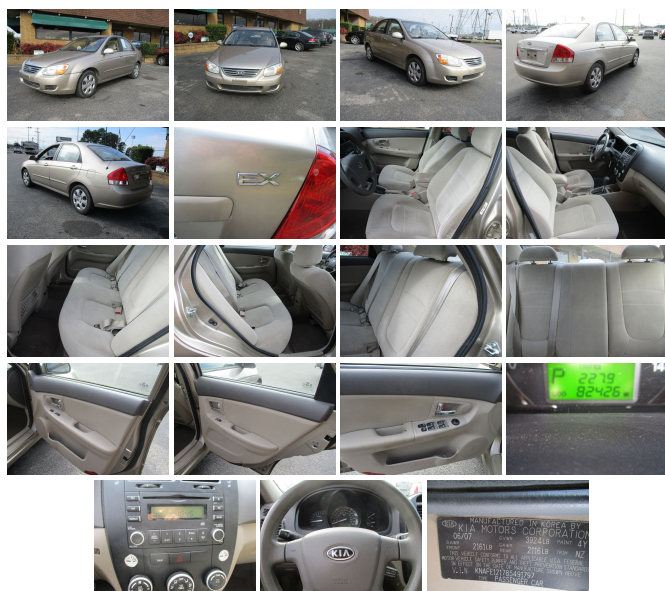

# 2008 Kia Spectra EX

**VIRGIL EDWARDS 901365-0760**

View this car on our website at [peckdaniel.com/6576416/ebrochure](http://peckdaniel.com/6576416/ebrochure)

Our Price **\$4,250**

## Specifications:

<b>Year:</b>	2008
<b>VIN:</b>	<b>KNAFE121785491797</b>
<b>Make:</b>	Kia
<b>Stock:</b>	19
<b>Model/Trim:</b>	Spectra EX
<b>Condition:</b>	Pre-Owned
<b>Body:</b>	Sedan
<b>Exterior:</b>	Sand Beige
<b>Engine:</b>	2.0L DOHC CVVT 16-valve I4 engine
<b>Interior:</b>	Tan Cloth
<b>Mileage:</b>	82,425
<b>Drivetrain:</b>	Front Wheel Drive
<b>Economy:</b>	City 24 / Highway 32

2008 Kia Spectra EX

Peck Daniel Auto Sales - 901365-0760 - View this car on our website at [peckdaniel.com/6576416/ebrochure](http://peckdaniel.com/6576416/ebrochure)

**Our Location :**

2008 Kia Spectra EX

### Interior

- Tire pressure monitoring system- Tilt steering wheel- Rear window defroster
- Pwr windows- Pwr door locks w/remote keyless entry- Garment hooks
- Fuel door, hood & trunk remote release- Front door map pockets w/bottle holder
- Front bucket seats w/driver seat 6-way adjustment - Dual visor vanity mirrors w/covers
- Dual map lights w/sunglasses holder- Dual front/rear cupholders- Cloth upholstery
- Center console w/padded armrest-inc: dual storage, dual 12V pwr outlet
- Carpeted floor mats- Air conditioning
- AM/FM stereo w/CD player-inc: (6) speakers, auxiliary input jack
- 60/40 split-folding rear seat