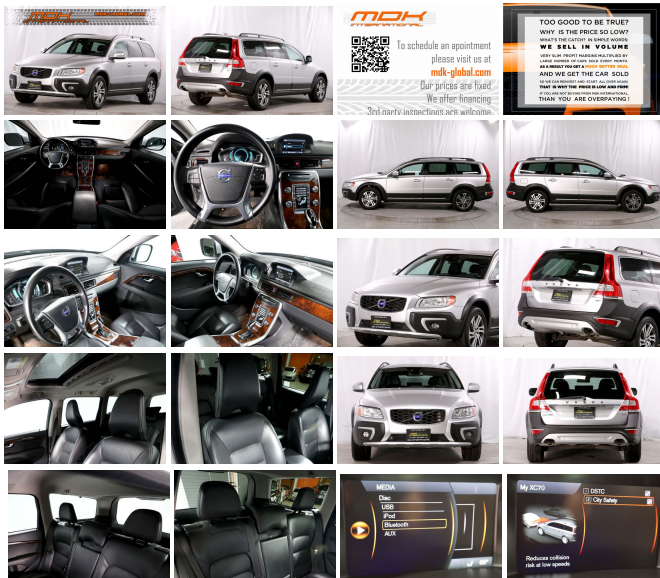

Specifications:

Year:	2015
VIN:	YV4940NC5F1201195
Make:	Volvo
Model/Trim:	XC70 3.2L Premier Plus - AWD - Back up camera 3.2L I6
Condition:	Pre-Owned
Body:	Sedan
Exterior:	Bright Silver Metallic
Engine:	Engine: 3.2L I6 DOHC w/PZEV
Interior:	Off-Black Leather
Mileage:	60,201
Drivetrain:	All Wheel Drive
Economy:	City 18 / Highway 25