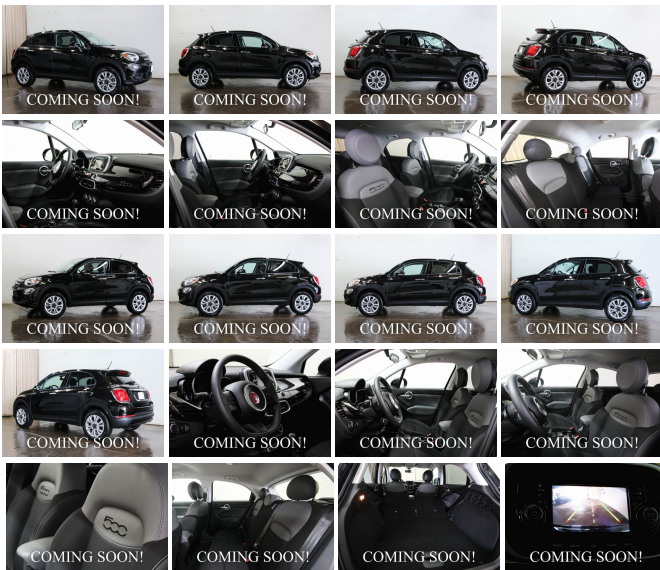

Specifications:

- **Year:** 2016
- **VIN:** ZFBCFYBT4GP510678
- **Make:** FIAT
- **Stock:** 4623
- **Model/Trim:** 500X All-Wheel Drive Crossover w/Backup Camera, Remote Start, Driving Modes & Bluetooth Audio
- **Condition:** Pre-Owned
- **Body:** SUV
- **Exterior:** Nero Cinema (Black Clear Coat)
- **Engine:** 2.4L 4-Cylinder MultiAir
- **Interior:** Black/Gray Cloth
- **Transmission:** 9-Speed Automatic w/Manual-Shift Mode
- **Mileage:** 58,312
- **Drivetrain:** All Wheel Drive
- **Economy:** City 21 / Highway 30