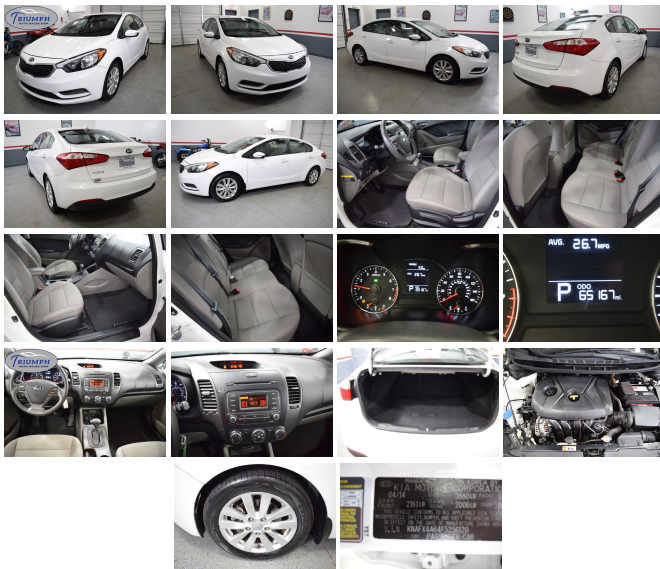

Specifications:

Year:	2015
VIN:	KNAFX4A64F5256120
Make:	Kia
Stock:	W15353
Model/Trim:	Forte LX
Condition:	Pre-Owned
Body:	Sedan
Exterior:	Snow White Pearl
Engine:	Engine: 1.8L I4 DOHC D-CVVT
Interior:	Gray Cloth
Mileage:	65,167
Drivetrain:	Front Wheel Drive
Economy:	City 26 / Highway 39

2015 Kia Forte LX 4DR, Automatic Transmission, Cloth Seats, Good Tires, Good Miles (65k), AM/FM/CD/MP3/ Radio, Aux Port, All Power Options, Clean Inside & Out, Clean CARFAX, Serviced and ready for the road.

Call Dean at 901-297-0369

View all of our inventory at TRIUMPHAUTOSALES.COM. Financing is available at full list price W A C. Call Dean for more details at 901-297-0369 or come by 4875 Elmore Rd. All cars are pre-owned and sold "As Is" and are available for a pre-purchase inspection. Price excludes, $495 doc fee, state and local taxes, tags, registration and title fees and the cost of optional equipment selected by the purchaser. Financing and rate subject to lenders terms.