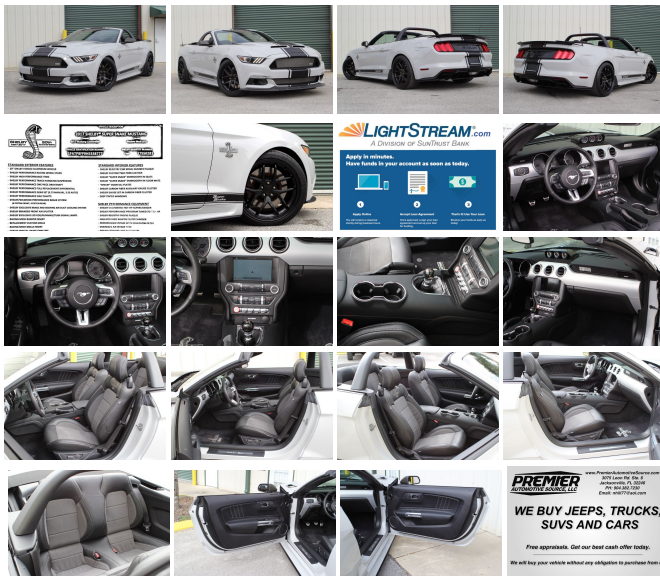

# 2017 Ford Mustang Shelby Super Snake

View this car on our website at [premierautomotivesource.com/6575193/ebrochure](http://premierautomotivesource.com/6575193/ebrochure)

Our Price **\$109,995**

## Specifications:

<b>Year:</b>	2017
<b>VIN:</b>	1FATP8FF9H5338777
<b>Make:</b>	Ford
<b>Model/Trim:</b>	Mustang Shelby Super Snake
<b>Condition:</b>	Pre-Owned
<b>Body:</b>	Convertible
<b>Exterior:</b>	Shadow Black
<b>Engine:</b>	ENGINE: 5.0L TI-VCT V8
<b>Interior:</b>	Ebony Leather
<b>Transmission:</b>	TRANSMISSION: 6-SPEED MANUAL
<b>Mileage:</b>	2,890
<b>Drivetrain:</b>	Rear Wheel Drive
<b>Economy:</b>	City 14 / Highway 23

**CALL NOLAN @904.382.7230**

This Shelby® Super Snake is being sold on consignment. It is a one owner, low mile, excellent garage kept car. It was

custom wrapped to match his 2017 Shelby® Raptor in Avalanche Gray. There is a photo showing the car in the Shadow Black before it was custom wrapped.