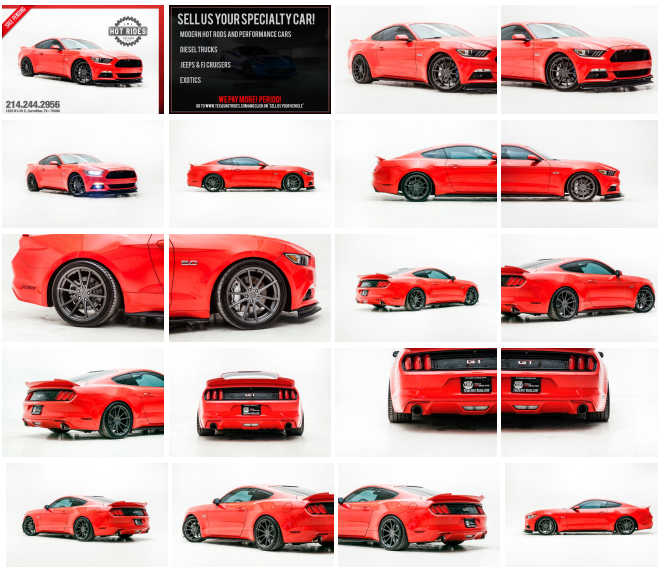

2015 Ford Mustang GT 5.0 With Many Upgrades

View this car on our website at texashotrides.com/6574414/ebrochure

Our Price **\$24,991**

Specifications:

Year:	2015
VIN:	1FA6P8CF7F5349257
Make:	Ford
Stock:	119341
Model/Trim:	Mustang GT 5.0 With Many Upgrades
Condition:	Pre-Owned
Body:	Coupe
Exterior:	Race Red
Engine:	ENGINE: 5.0L TI-VCT V8
Interior:	Black Cloth
Transmission:	TRANSMISSION: 6-SPEED MANUAL
Mileage:	49,115
Drivetrain:	Rear Wheel Drive
Economy:	City 15 / Highway 25

2015 FORD MUSTANG 5.0 GT PREMIUM IN RACE RED!!

WITH THE NEW GENERATION OF THE MUSTANG COMES BIG CHANGE! WE ARE HIGHLY IMPRESSED IN THE PERFORMANCE AND ABILITY OF THESE NEW "COYOTE" MUSTANGS! MOST NOTABLE IS THE NEW RE-STYLED BODY, AND THE 5.0 ENGINE! WITH 435+HP IN STOCK FORM, THESE MUSTANGS ARE EASILY CAPABLE OF 10 SEC. TIME SLIPS WITH ONLY A FEW MODIFICATIONS! NOT TO BE OVERLOOKED, THE NEW 5.0'S ARE ALSO EXTREMELY COMFORTABLE AND SPACIOUS AND, NOT TO MENTION, SAFE! THESE MUSTANGS MARK A HUGE IMPROVEMENT IN THE MUSTANG LINE AND ARE SURE TO BE SOUGHT AFTER IN THE FUTURE. SO GET YOURS HERE, TODAY!

WE

FINANCE!

FINANCE!

BEAUTIFUL GLOSSY RED EXTERIOR

LUXURIOUS BLACK CLOTH INTERIOR

POWERFUL 5.0L V8 ENGINE!

SMOOTH 6-SPEED MANUAL TRANSMISSION!

SHAKER STEREO W/ MICROSOFT SYNC!