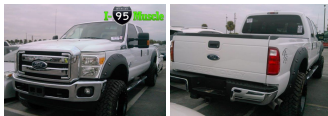

2016 FORD F250 SUPER DUTY XLT

View this car on our website at i95muscle.com/6574380/ebrochure

Our Price **\$49,995**

Retail Value **\$53,000**

Specifications:

Year:	2016
VIN:	1FT7W2BT2GEC52409
Make:	FORD
Stock:	P0190
Model/Trim:	F250 SUPER DUTY XLT
Condition:	Pre-Owned
Body:	Pickup Truck
Exterior:	WHITE
Engine:	6.7L Turbo Diesel
Interior:	GRAY Cloth
Transmission:	Automatic
Mileage:	6,797
Drivetrain:	4 Wheel Drive