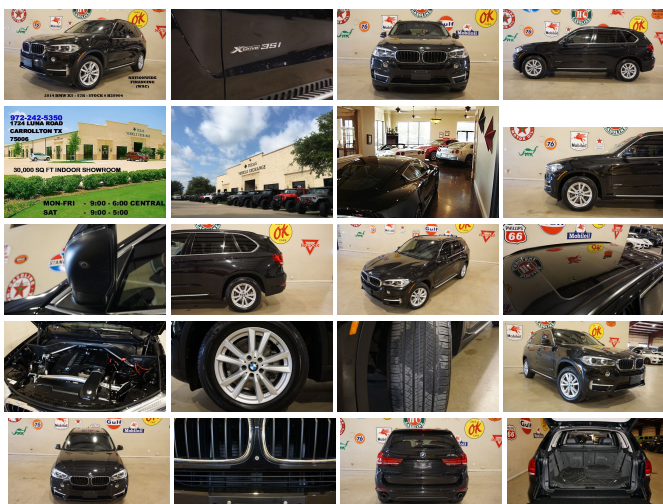

2014 BMW X5 xDrive35i HUD,PANO ROOF,NAV,360 CAM,HTD LTH,3RD ROW,57K

View this car on our website at tveauto.com/6574192/ebrochure

Our Price **\$25,900**

Specifications:

Year:	2014
VIN:	5UXKR0C56E0H20904
Make:	BMW
Stock:	H20904
Model/Trim:	X5 xDrive35i HUD,PANO ROOF,NAV,360 CAM,HTD LTH,3RD ROW,57K
Condition:	Pre-Owned
Body:	SUV
Exterior:	Black Sapphire Metallic
Engine:	Engine: 3.0L DOHC I-6 24V TwinPower Turbo
Interior:	Black Leather
Transmission:	TRANSMISSION: 8-SPEED AUTOMATIC W/STEPTRONIC
Mileage:	57,465
Drivetrain:	All Wheel Drive
Economy:	City 18 / Highway 27

NATION WIDE FINANCING

SUBMIT CREDIT APP WWW.TVEAUTO.COM

OR CALL 972-242-5350

2014 BMW X5 X-DRIVE 35I, 3.0L TWIN
POWER TURBO I6 ENGINE, AUTOMATIC
TRANSMISSION, ONLY 57K, BLACK
SAPPHIRE METALLIC W/BLACK LEATHER
INTERIOR, CARFAX REPORTS 3 OWNERS
NO ACCIDENTS, APPEARS TO BE A NON-
SMOKER, PUSH BUTTON START,
FOGLIGHTS, FRONT & REAR PARK
DISTANCE SENSORS, HEAD-UP DISPLAY,
PANORAMIC SUNROOF, NAVIGATION,
BACK-UP CAMERA, 360 VIEW CAMERAS,