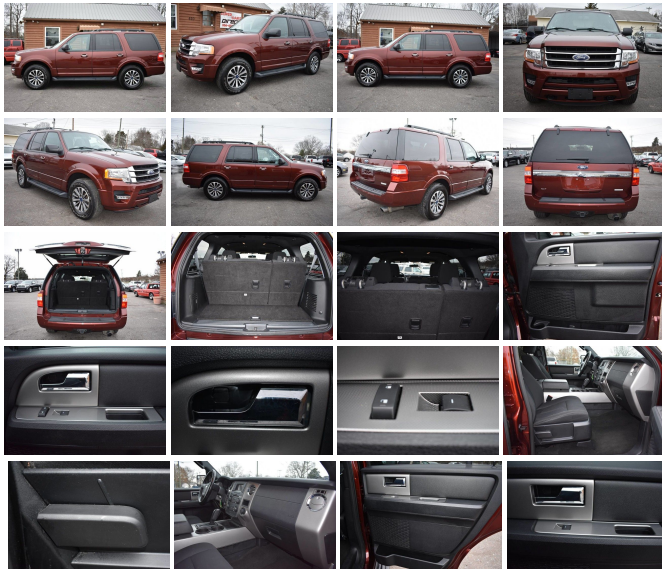

2017 Ford Expedition XLT

View this car on our website at carstruckpickups.com/6573095/ebrochure

Our Price **\$25,931**

Specifications:

Year:	2017
VIN:	1FMJU1JT4HEA39756
Make:	Ford
Stock:	A39756
Model/Trim:	Expedition XLT
Condition:	Pre-Owned
Body:	SUV
Exterior:	Ruby Red Metallic Tinted Clearco
Engine:	ENGINE: 3.5L ECOBOOST V6
Interior:	Ebony
Mileage:	56,469
Economy:	City 15 / Highway 20

Take a look at this One Owner Accident Free Carfax Certified 2017 Ford Expedition XLT 4x4 Sport Utility that just arrived here at Super Cars Direct. This will come with the following options of power windows, power door locks, power mirrors, power driver seats, cruise control, tilt steering, rear ac, am-fm stereo sound system, roof rack, running boards, alloy wheels and much more. We did put this 2017 Ford Expedition XLT thru a 110 point mechanical inspection and it passed with flying colors. We have a close relationship with over 25 different banks and credit unions so let us do the legwork for you. We also offer door to door shipping our pictures will tell you over 99% of the story but please feel free to call us for a virtual walk around or more pictures. Call 336-427-5152 today!