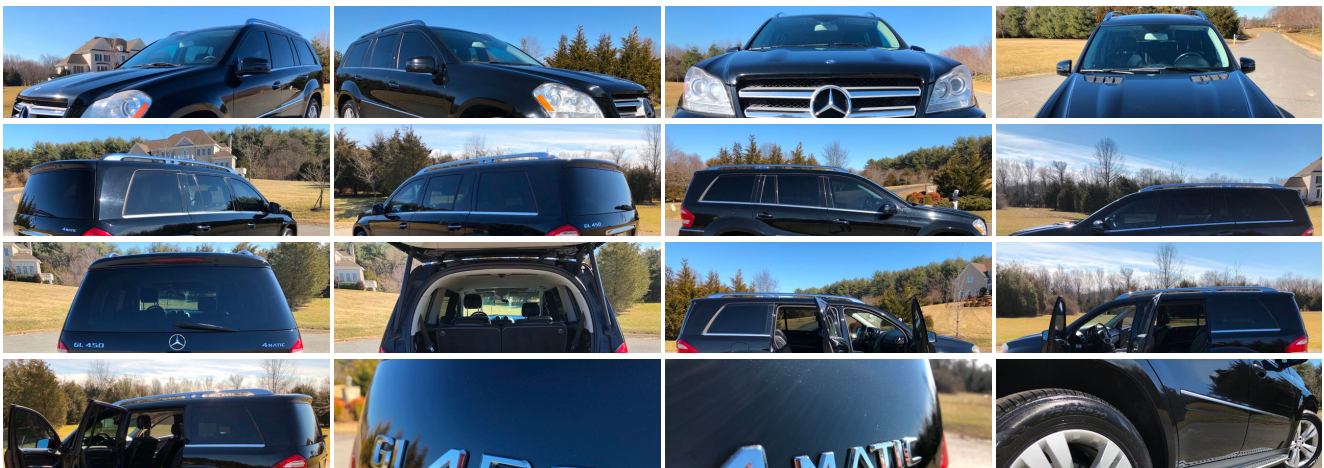

2012 Mercedes-Benz GL 450 4MATIC

Our No-Haggle Price \$17,985

Book Retail Value ~~\$22,995~~

View this vehicle on our website at leesburgautoimport.com

Leesburg Auto Import

Toll Free: 1-866-249-5348, Local: 703-771-7600

2 Fairfax St SE , Leesburg, Virginia 20175

Photos

Details

Contact

Specifications:

Year:	2012
VIN:	4JGBF7BE6CA796112
Make:	Mercedes-Benz
Stock:	796112
Model/Trim:	GL 450 450 4MATIC
Condition:	Pre-Owned
Body:	SUV
Exterior:	BLACK
Engine:	4.6L DOHC 32-valve V8 engine
Mileage:	69,286
Drivetrain:	All Wheel Drive
Economy:	City 13 / Highway 18

Exterior

- 19" x 8.5" 5-spoke aluminum wheels - P275/55R19 all-season tires
- Pwr tilt/slide sunroof w/sunshade -inc: 1-touch open/close
- 3rd row fixed sunroof w/sunshade- Exterior pwr mirrors
- Temporary spare tire w/steel wheel- Black roof rails- Rear bumper load sill
- Automatic headlamps -inc: twilight sensor & programmable locator lighting
- Privacy glass- Rain-sensing intermittent windshield wipers
- Intermittent rear wiper w/washer

Mechanical

- 4.6L DOHC 32-valve V8 engine
- 7-speed automatic transmission -inc: Direct Select, driver-adaptive shift logic
- 4MATIC all-wheel drive- Independent double wishbone front suspension
- Independent 4-arm multi-link rear suspension- AIRMATIC air suspension
- Front/rear stabilizer bar- Speed-sensitive pwr rack & pinion steering
- 4-wheel pwr ventilated disc brakes- Dual chrome exhaust tips