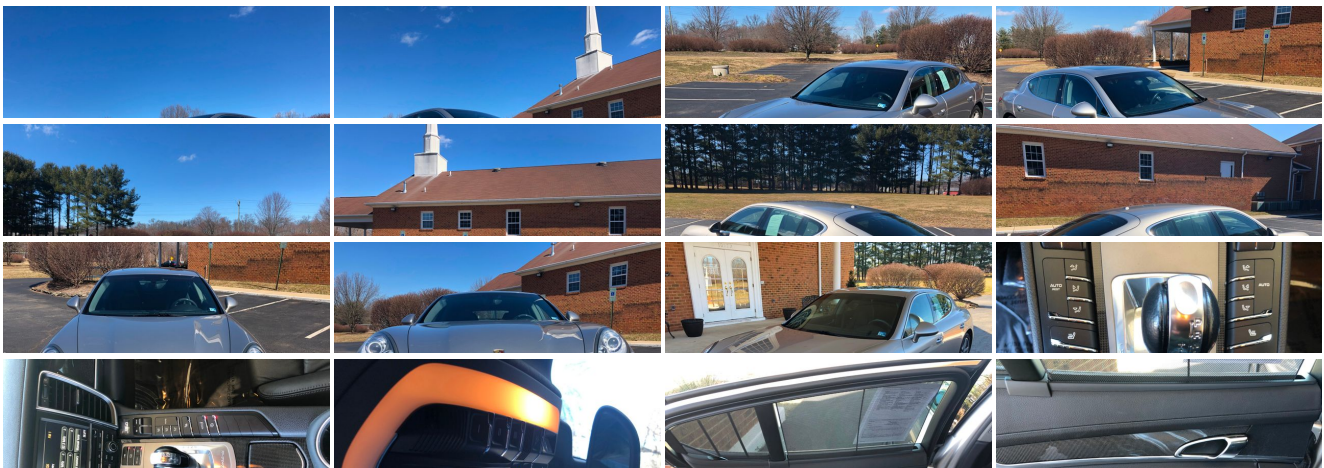

2010 Porsche Panamera 4S

Our No-Haggle Price \$28,761

Book Retail Value \$34,995

View this vehicle on our website at leesburgautoimport.com

Leesburg Auto Import

Toll Free: 1-866-249-5348, Local: 703-771-7600

2 Fairfax St SE, Leesburg, Virginia 20175

Photos

Details

Contact

Specifications:

Year:	2010
VIN:	WP0AB2A74AL062572
Make:	Porsche
Stock:	062572
Model/Trim:	Panamera 4S
Condition:	Pre-Owned
Body:	Sedan
Exterior:	GRAY
Engine:	4.8L DOHC DI 32-valve V8 engine -inc: dry sump lubrication, oil cooler
Mileage:	63,638
Drivetrain:	All Wheel Drive
Economy:	City 16 / Highway 24

Exterior

- 18" Panamera S wheels -inc: pressure cast alloy 18" x 8" front wheels & 18" x 9" rear wheels, 245/50ZR18 summer high performance front tires, 275/45ZR18 summer high performance rear tires
- 2-speed wiper system -inc: rain-sensing wipers, wiper delay control, heated washer nozzles
- Adaptive rear spoiler- Aluminum trunk lid
- Bi-xenon headlights -inc: dynamic leveling, headlight washer system, welcome home function, adaptive light system w/static & dynamic cornering lights & speed-dependent headlight range control
- Black front air dam intakes- Front window water repellant coating
- Full underbody paneling- LED lights -inc: tail lights, brake lights- Pwr mirrors
- Pwr sunroof -inc: pwr sliding roof w/tip open/close- Wheel anti-theft device