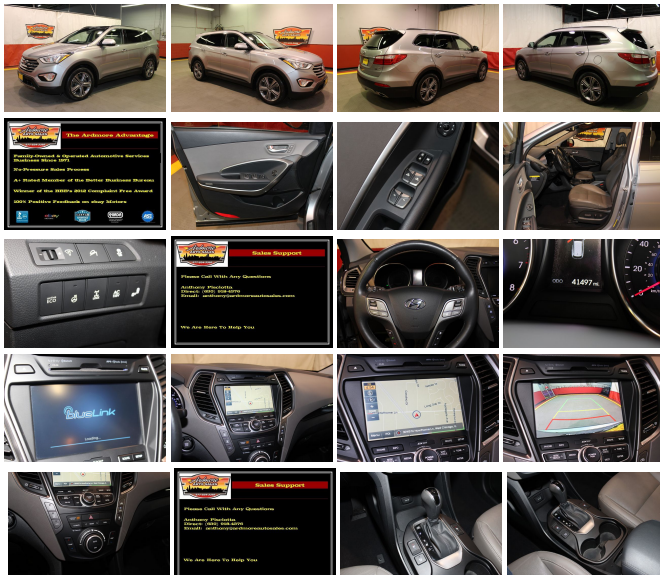

2016 Hyundai Santa Fe Limited

Anthony Pisciotta 630-584-3388

View this car on our website at ardmoreautosales.com/6572925/ebrochure

Our Price **\$24,495**

Specifications:

Year:	2016
VIN:	KM8SRDHF1GU151250
Make:	Hyundai
Stock:	19001
Model/Trim:	Santa Fe Limited
Condition:	Pre-Owned
Body:	SUV
Exterior:	Iron Frost
Engine:	Engine: 3.3L GDI DOHC 24-Valve V6
Interior:	Gray Leather
Mileage:	41,346
Drivetrain:	All Wheel Drive
Economy:	City 18 / Highway 24

been thoroughly cleaned and all exteriors have been polished.

Normal wear and tear is to be expected, any damage that is not considered normal for vehicle year and mileage will have a attached photo. Please call for a total vehicle walk around.