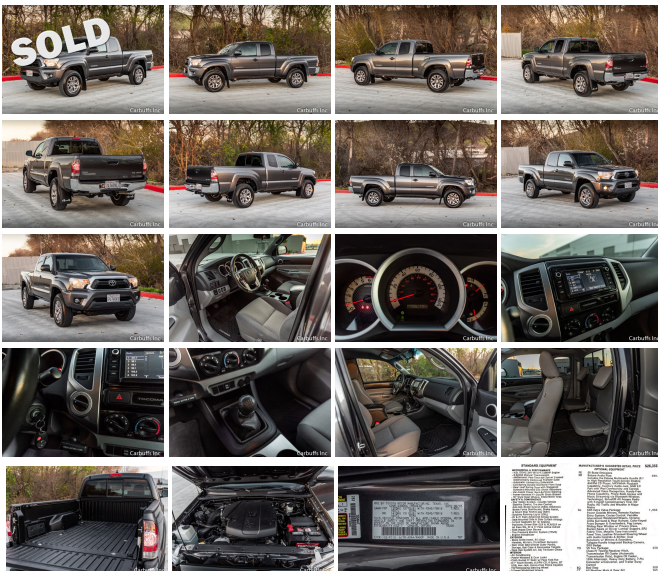

# 2015 Toyota Tacoma 4X4 Access Cab

View this car on our website at [carbuffs.com/6572885/ebrochure](http://carbuffs.com/6572885/ebrochure)

Our Price **\$0**

## Specifications:

**Year:** 2015  
**VIN:** 5TFUU4EN1FX143217  
**Make:** Toyota  
**Model/Trim:** Tacoma 4X4 Access Cab  
**Condition:** Pre-Owned  
**Body:** Pickup Truck  
**Exterior:** Magnetic Gray Metallic  
**Engine:** Engine: 4.0L V6 DOHC EFI 24-Valve -inc: aluminum block and alloy head w/VVT-i  
**Interior:** Graphite Cloth  
**Transmission:** 6 Speed Manual  
**Mileage:** 78,350  
**Drivetrain:** 4 Wheel Drive  
**Economy:** City 15 / Highway 19

Rare 6 speed manual! Magnetic gray metallic exterior with graphite interior. Smooth and powerful 4.0L V6 engine with 6 speed manual transmission.

SR5 Extra Value package -inc: Driver Lumbar Support, Cruise Control, Sliding Rear Window, Privacy Glass, Power Outside Mirrors, Metallic Tone Instrument Panel Trim, Variable Speed Wipers, Dual Sunvisors w/Mirrors & Extenders, Color-Keyed Front Bumper & Overfenders, color-keyed overfenders, Leather-Wrapped Steering Wheel & Shift Knob, SR5 Badging, Tailgate-Handle Integrated Backup Camera, Chrome Grille Surround & Rear Bumper, Remote Keyless Entry System and Front Fog Lamps.

Tow package -inc: Trailer Sway Control, Supplemental Oil Cooler, 7-Pin Connector w/Converter, Class IV Hitch, 130 Amp Alternator and HD Battery.

1 local owner. 78k miles. Serviced at Toyota dealership since new with all receipts. Clean title and Carfax report. Runs, drives and looks excellent.