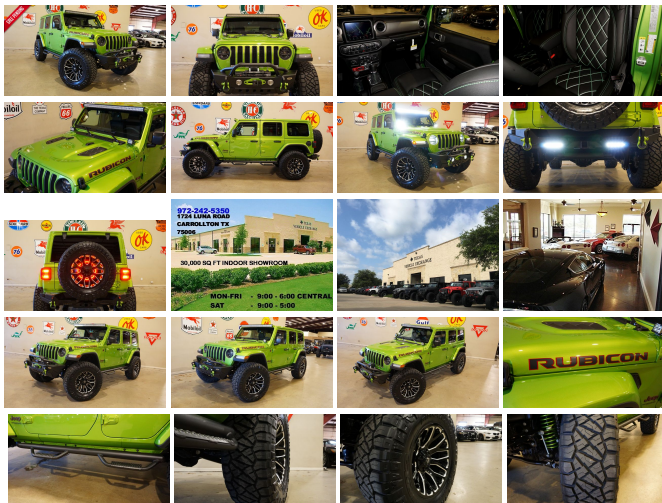

2019 Jeep Wrangler JL Unlimited Rubicon LIFTED,LED'S,NAV,HTD LTH,FUEL WHLS

View this car on our website at tveauto.com/6572761/ebrochure

Our Price **\$73,900**

Specifications:

Year:	2019
VIN:	1C4HJXFG3KW516155
Make:	Jeep
Stock:	516155
Model/Trim:	Wrangler JL Unlimited Rubicon LIFTED,LED'S,NAV,HTD LTH,FUEL WHLS
Condition:	Pre-Owned
Body:	SUV
Exterior:	Mojito! Clearcoat
Engine:	ENGINE: 3.6L V6 24V VVT UPG I W/ESS
Interior:	Black Leather
Transmission:	TRANSMISSION: 8-SPEED AUTOMATIC (850RE)
Mileage:	47
Drivetrain:	4 Wheel Drive
Economy:	City 17 / Highway 23

NATION WIDE FINANCING

SUBMIT CREDIT APP WWW.TVEAUTO.COM

OR CALL 972-242-5350

"MOJITO! GREEN EDITION"

CUSTOM BUILT 2019 JEEP WRANGLER JL
UNLIMITED RUBICON 4X4 WITH 24R
PACKAGE

UPGRADES INCLUDE:

- * MOJITO! GREEN CLEAR COAT
- * PAINTED TO MATCH FENDER FLARES
- * PAINTED TO MATCH 3 PIECE HARD TOP
- * CUSTOM ALEA BLACK LEATHER WITH GREEN STITCHING
- * FACTORY REMOTE START
- * REMOTE PROXIMITY KEYLESS ENTRY
- * COLD WEATHER GROUP
- * LED LIGHTING GROUP
- * FACTORY 8.4 INCH TOUCH SCREEN NAVIGATION WITH HD AM/FM/SIRIUS STEREO & ALPINE PREMIUM AUDIO SYSTEM
- * FACTORY BACK-UP CAMERA
- * U-CONNECT