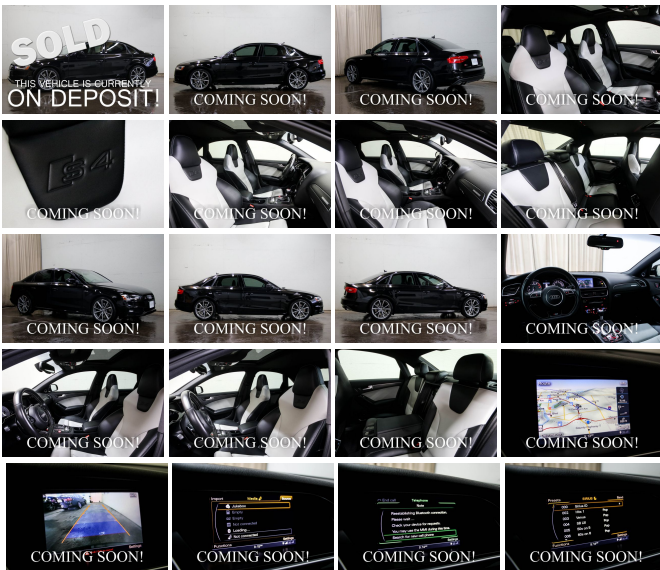

2833 Alpine Rd
Eau Claire, Wisconsin
54703

2016 Audi S4 Prestige Quattro AWD Supercharged w/Tech Pkg, Sport Differential, Black Optics Pkg & 19" Wheels

Steve Allingham

View this car on our website at capitalmotorcompany.com/6571360/ebrochure

Your Price **\$33,750**

Specifications:

Year:	2016
VIN:	WAUKGAFL1GA003356
Make:	Audi
Stock:	4621
Model/Trim:	S4 Prestige Quattro AWD Supercharged w/Tech Pkg, Sport Differential, Black Optics Pkg & 19" Wheels
Condition:	Pre-Owned
Body:	Sedan
Exterior:	Mythos Black Metallic
Engine:	3.0L Supercharged V6 DOHC
Interior:	Black/Silver Leather
Transmission:	7-Speed S Tronic w/Paddle Shifters
Mileage:	48,766
Drivetrain:	All Wheel Drive
Economy:	City 18 / Highway 28

...

Our Location :

2016 Audi S4 Prestige Quattro AWD Supercharged w/Tech Pkg, Sport Differential, Black Optics Pkg & 19" Wheels
Capital Motor Company - - View this car on our website at capitalmotorcompany.com/6571360/ebrochure