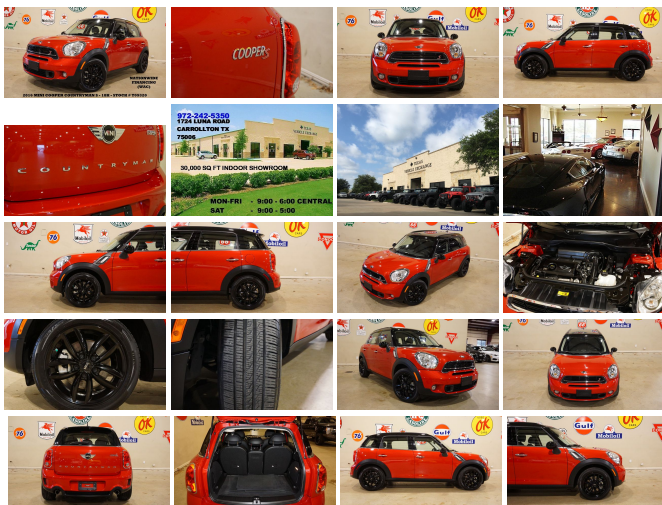

# 2016 MINI Cooper Countryman S AUTO, LEATHER, BLK WHLS, 18K, WE FINANCE!

View this car on our website at [tveauto.com/6570567/ebrochure](http://tveauto.com/6570567/ebrochure)

Our Price **\$18,700**

## Specifications:

Year:	2016
VIN:	WMWZC3C50GWT09320
Make:	MINI
Stock:	T09320
Model/Trim:	Cooper Countryman S AUTO, LEATHER, BLK WHLS, 18K, WE FINANCE!
Condition:	Pre-Owned
Body:	SUV
Exterior:	Blazing Red Metallic
Engine:	Engine: 1.6L I-4 16V DOHC Turbocharged
Interior:	Carbon Black Leather
Transmission:	TRANSMISSION: 6-SPEED STEPTRONIC AUTOMATIC
Mileage:	18,213
Drivetrain:	Front Wheel Drive
Economy:	City 25 / Highway 32

NATION WIDE FINANCING

SUBMIT CREDIT APP [WWW.TVEAUTO.COM](http://WWW.TVEAUTO.COM)

OR CALL 972-242-5350

2016 MINI COOPER COUNTRYMAN S  
FWD, 1.6L TURBOCHARGED I4 ENGINE,  
AUTOMATIC TRANSMISSION, ONLY 18K,  
BLAZING RED METALLIC W/CARBON BLACK  
LEATHER INTERIOR, CARFAX REPORTS 1  
OWNER NO ACCIDENTS, APPEARS TO BE A  
NON-SMOKER, PUSH BUTTON START,  
FOGLIGHTS, POWER WINDOWS, POWER  
DOOR LOCKS, POWER MIRRORS,  
TILT/TELESCOPE STEERING WHEEL WITH  
AUDIO & CRUISE CONTROLS, PADDLE

#### TRANSMISSION: 6-SPEED STEPTRONIC AUTOMATIC

-inc: Sport Leather Steering Wheel w/Paddle Shifters, 3.68 Axle Ratio \$1,250