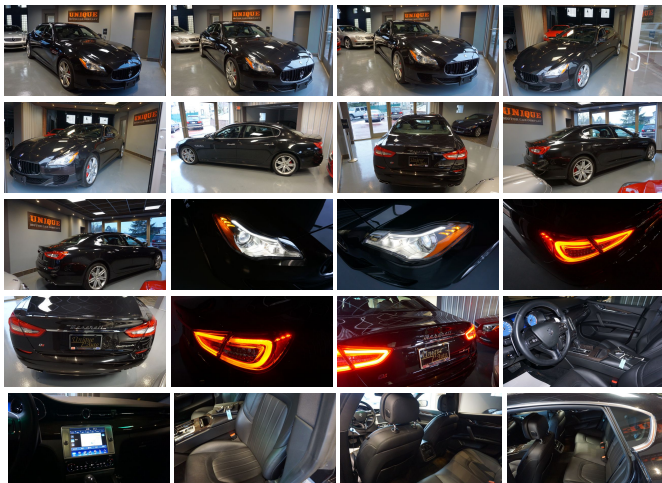

2015 Maserati Quattroporte S Q4

View this car on our website at uniquemotorcarsonline.com/6570323/ebrochure

Our Price **\$42,900**

Specifications:

Year:	2015
VIN:	ZAM56RRA1F1154056
Make:	Maserati
Stock:	x154056
Model/Trim:	Quattroporte S Q4
Condition:	Pre-Owned
Body:	Sedan
Exterior:	Nero
Engine:	Engine: 3.0L Twin Turbo V6
Interior:	Nero Leather
Transmission:	Automatic
Mileage:	15,198
Drivetrain:	All Wheel Drive
Economy:	City 15 / Highway 24

Low miled black on black 2015 Maserati Quattroporte SQ4, 3.0 twin turbo AWD automatic, sunroof, back up camera, bluetooth, climate control, heated front seats, HID headlamps, turn signal mirrors, keyless start, multizone air conditioning, power drivers and passengers seats, delay wipers with rain sensor, rear park assist, satellite radio, seat memory, wood grain trim, wi-fi hotspot, keyless entry, remote engine start, universal garage door opener, traction control, rear defroster, power folding exterior mirrors, and many other Maserati amenities. Call or email for more information. Visit us on the web at www.UniqueMotorCarsonline.com