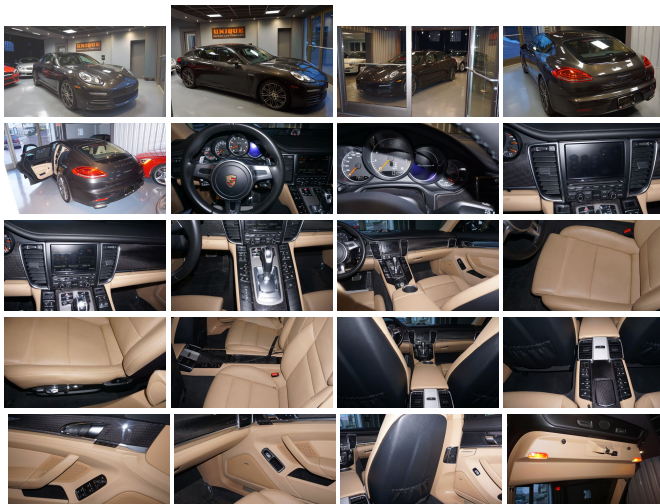

2016 Porsche Panamera 4 Edition

View this car on our website at uniquemotorcarsonline.com/6570301/ebrochure

Our Price **\$51,900**

Specifications:

Year:	2016
VIN:	WP0AA2A7XGL000377
Make:	Porsche
Stock:	x000377
Model/Trim:	Panamera 4 Edition
Condition:	Pre-Owned
Body:	Sedan
Exterior:	Agate Gray Metallic
Engine:	Engine: 3.6L V6 24V DFI
Interior:	Luxor Beige Leather
Mileage:	29,611
Drivetrain:	All Wheel Drive
Economy:	City 18 / Highway 27

2016 Porsche Panamera 4 door Hatchback 4 Edition, V-6 AWD, gray with the luxor beige interior, sunroof, partial leather seat trim package, Porsche communication management with navigation, back up camera, blind spot monitor, bluetooth connection, climate control, cooled front seats, heated front and rear seats, HID headlamps, keyless start, power lift gate, Bose sound system, delay wipers with rain sensor, rear park assist, power rear spoiler, power folding heated exterior mirrors, sport leather steering wheel, 8 way power front seats, 4 way lumbar control, memory setting for driver and passenger, cruise control, universal garage door opener, and many other Porsche amenities. Call or email for more information. Visit us on the web at www.UniqueMotorCarsonline.com