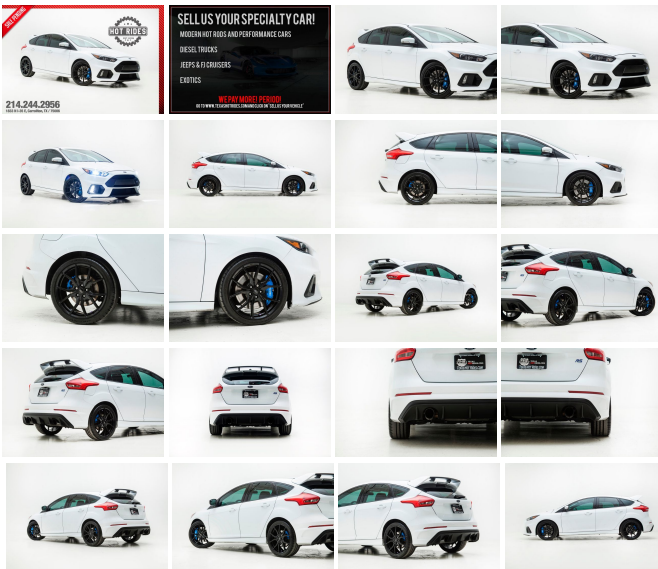

2017 Ford Focus RS

View this car on our website at fast.autorevo-websites.com/6569250/ebrochure

SELL US YOUR SPECIALTY CAR!
MODERN HOT RODS AND PERFORMANCE CARS
DIESEL TRUCKS
JEEPS & FJ CRUISERS
EXOTICS

WE PAY MORE! PERIOD!
GO TO WWW.TEXASHOTRIDES.COM AND CLICK ON "SELL US YOUR VEHICLE"

Our Price **\$31,991**

Specifications:

Year:	2017
VIN:	WF0DP3TH5H4125187
Make:	Ford
Stock:	1118103
Model/Trim:	Focus RS
Condition:	Pre-Owned
Body:	Sedan
Exterior:	Frozen White
Interior:	Black
Mileage:	17,699
Drivetrain:	All Wheel Drive
Economy:	City 19 / Highway 25

2017 FORD FOCUS RS IN "FROZEN WHITE" Here it is! An amazing car with tons of power/ fuel mileage etc. These cars are extremely fun to drive and turn heads! WE FINANCE! BEAUTIFUL GLOSSY WHITE EXTERIOR LUXURIOUS BLACK LEATHER & SUEDE INTERIOR POWERFUL 2.3L TURBOCHARGED 4-CYL. ENGINE ALL-WHEEL-DRIVE SMOOTH 6-SPEED MANUAL TRANSMISSION CLEAN CAFAX NO ACCIDENTS 1-OWNER RS2 PACKAGE 19" FORGED WHEEL OPTION MICHELIN PILOT SPORT TIRES HEATED SEATS & STEERING WHEEL RECARO SEATS UPGRADED INJEN COLD AIR INTAKE BORLA CATBACK EXHAUST SYSTEM TINTED WINDOWS EXTREMELY CLEAN INSIDE & OUT STILL UNDER FACTORY WARRANTY EXCELLENT FINANCING OPTIONS AVAILABLE! Contact our sales team at: 214-244-2956 As always, we welcome third party inspections! We offer finance options, We take trade-ins, free airport pick up, world-wide shipping, extended warranties, installation of additional desired items, and MUCH MORE! We are a full service dealership. HOURS OF OPERATION: Monday - Friday 10am - 6pm C.S.T Saturday: By appointment, 10-4