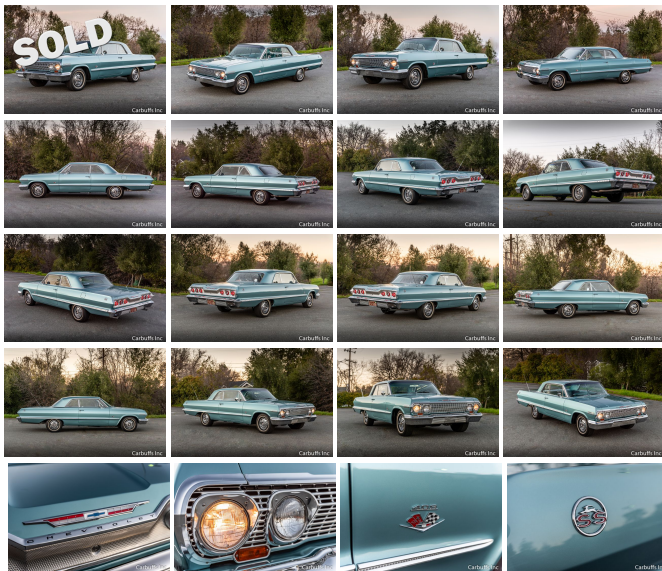

1963 Chevrolet Impala 409

View this car on our website at carbuffs.com/6569032/ebrochure

Our Price **\$0**

Specifications:

Year:	1963
VIN:	63IMPALAAQUA
Make:	Chevrolet
Model/Trim:	Impala 409
Condition:	Pre-Owned
Body:	Coupe
Exterior:	Azure Aqua
Engine:	409 425hp
Interior:	Aqua
Transmission:	4 Speed Manual Trans
Mileage:	1,000
Drivetrain:	Rear Wheel Drive

Beautiful azure aqua exterior with aqua interior. Very high quality paint job. 409 425hp engine with 4 speed transmission. Engine appears to be a 1964 engine from carbs to oil pan so it is not original to this car. Runs excellent. Interior is excellent with everything working including tachometer and radio. All lights inside and out work as they should. Incredibly straight body with excellent high quality paint and perfect gaps. True miles unknown.