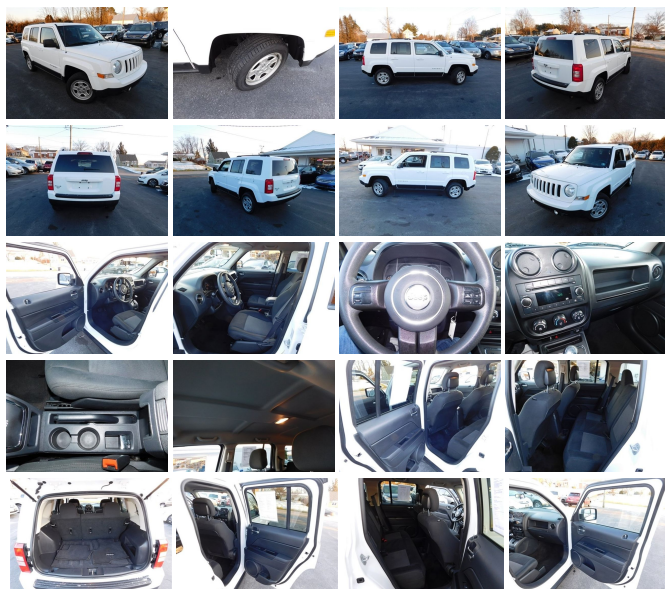

2015 Jeep Patriot Sport

Sales Associate 7178593600

View this car on our website at oregonpikemotors.com/6566772/ebrochure

Our Price **\$10,995**

Specifications:

Year:	2015
VIN:	1C4NJRBB5FD269229
Make:	Jeep
Stock:	P8195J
Model/Trim:	Patriot Sport
Condition:	Pre-Owned
Body:	SUV
Exterior:	Bright White Clearcoat
Engine:	ENGINE: 2.4L I4 DOHC 16V DUAL VVT
Interior:	Dark Slate Gray Cloth
Mileage:	91,645
Economy:	City 20 / Highway 23

	No accidents reported to CARFAX
	No damage reported to CARFAX
	2 Previous owners
	6 Service history records
	Types of owners: Rental, Personal
	91,645 Last reported odometer reading

FREE CARFAX Report