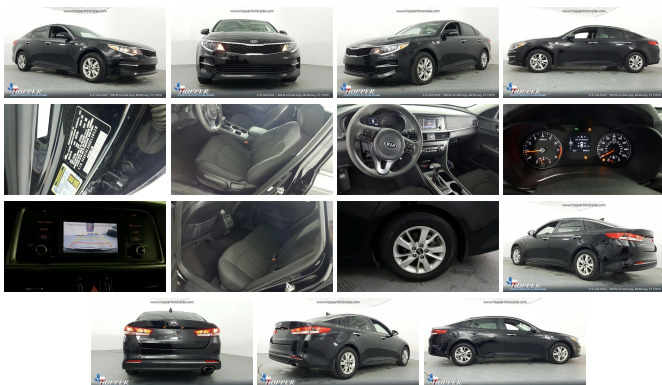

2016 Kia Optima LX

View this car on our website at hoppermotorplex.com/6565702/ebrochure

Our Price **\$13,651**

Specifications:

Year:	2016
VIN:	5XXGT4L3XGG110128
Make:	Kia
Stock:	10128Z
Model/Trim:	Optima LX
Condition:	Pre-Owned
Body:	Sedan
Exterior:	Ebony Black
Engine:	Engine: 2.4L DOHC I4 GDI
Interior:	Black Cloth
Mileage:	39,448
Drivetrain:	Front Wheel Drive
Economy:	City 24 / Highway 35

2016 Kia Optima LX Ebony Black 2016 Kia Optima 4D Sedan FWD 6-Speed Automatic with Sportmatic 2.4L I4 DGI DOHC Black w/Cloth Seat Trim w/Yes Essentials, ABS brakes, Alloy wheels, Electronic Stability Control, Illuminated entry, Low tire pressure warning, Remote keyless entry, Traction control.

Recent Arrival! 24/35 City/Highway MPG

2016 Kia Optima LX

Hopper Motorplex - 214-544-0102 - View this car on our website at hoppermotorplex.com/6565702/ebrochure

Vehicle History Report : as Of 01/18/2019

 Snapshot

2016 KIA OPTIMA LX

	No accidents reported to CARFAX
	No damage reported to CARFAX
	CARFAX 1-Owner vehicle
	1 Service history record
	Personal vehicle
	39,448 Last reported odometer reading

FREE CARFAX Report