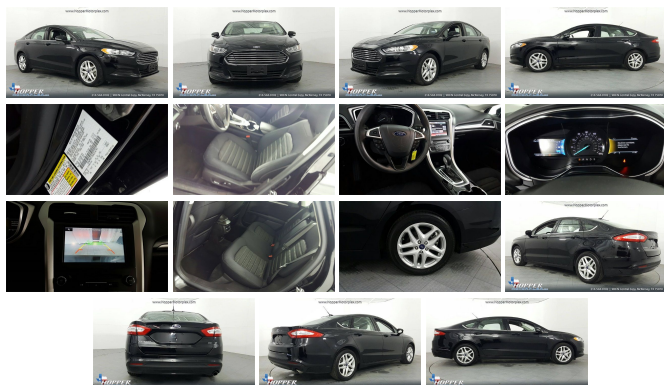

2016 Ford Fusion SE

View this car on our website at hoppermotorplex.com/6565701/ebrochure

Our Price **\$13,782**

Specifications:

Year:	2016
VIN:	3FA6P0H72GR354741
Make:	Ford
Stock:	54741Z
Model/Trim:	Fusion SE
Condition:	Pre-Owned
Body:	Sedan
Exterior:	Shadow Black
Engine:	ENGINE: 2.5L IVCT
Interior:	Earth Gray Cloth
Mileage:	38,023
Drivetrain:	Front Wheel Drive
Economy:	City 22 / Highway 34

2016 Ford Fusion SE Shadow Black 2016 Ford Fusion 4D Sedan FWD
6-Speed Automatic 2.5L iVCT 6-Speed Automatic.

Recent Arrival! Odometer is 4869 miles below market average! 22/34
City/Highway MPG

2016 Ford Fusion SE

Exterior

- Wheels: 17" Painted Aluminum- Tires: P235/50R17 BSW All Season
- Wheels w/Painted Accents- Steel Spare Wheel
- Compact Spare Tire Mounted Inside Under Cargo- Clearcoat Paint
- Body-Colored Front Bumper- Body-Colored Rear Bumper- Chrome Side Windows Trim
- Body-Colored Door Handles
- Body-Colored Power Heated Side Mirrors w/Convex Spotter, Manual Folding and Turn Signal Indicator
- Fixed Rear Window w/Defroster- Light Tinted Glass
- Speed Sensitive Variable Intermittent Wipers- Fully Galvanized Steel Panels
- Chrome Grille- Trunk Rear Cargo Access
- Fully Automatic Projector Beam Halogen Daytime Running Headlamps w/Delay-Off
- Perimeter/Approach Lights- LED Brakelights