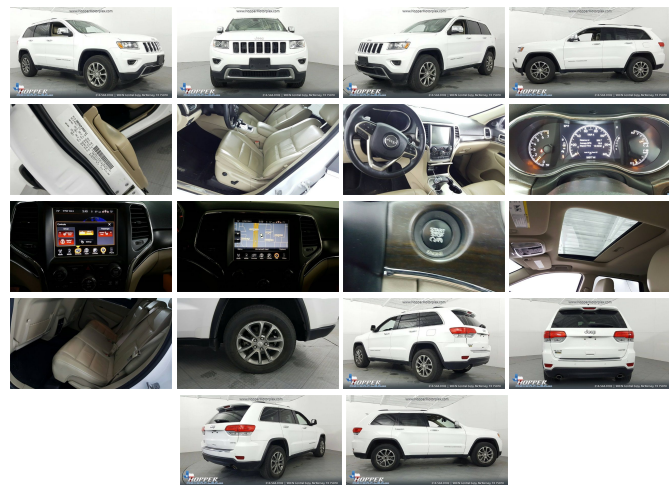

2014 Jeep Grand Cherokee Limited

View this car on our website at hoppermotorplex.com/6565697/ebrochure

Our Price **\$17,500**

Specifications:

Year:	2014
VIN:	1C4RJFBG8EC388120
Make:	Jeep
Stock:	88120Z
Model/Trim:	Grand Cherokee Limited
Condition:	Pre-Owned
Body:	SUV
Exterior:	Bright White Clearcoat
Engine:	ENGINE: 3.6L V6 24V VVT FLEX FUEL
Interior:	Black/Light Frost Beige Leather
Mileage:	93,998
Drivetrain:	4 Wheel Drive
Economy:	City 17 / Highway 24

2014 Jeep Grand Cherokee Limited Bright White Clearcoat 2014 Jeep Grand Cherokee 4D Sport Utility 4WD 8-Speed Automatic 3.6L V6 Flex Fuel 24V VVT 4WD.

Recent Arrival!

Vehicle History Report : as Of 01/18/2019