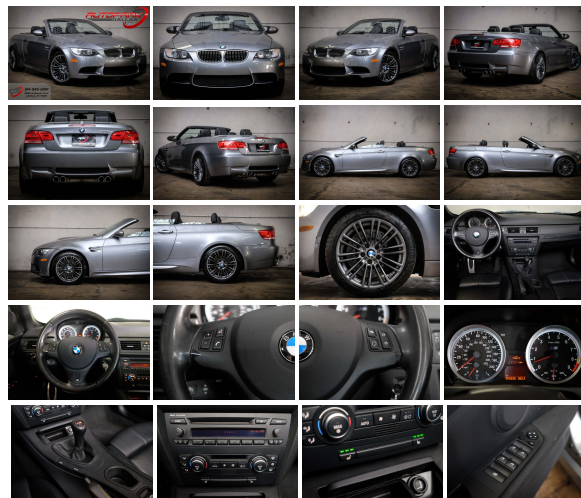

# 2008 BMW M3

View this car on our website at [autoparkdallas.com/6565272/ebrochure](http://autoparkdallas.com/6565272/ebrochure)

Our Price **\$23,995**

AutoPark Dallas is excited to offer you this 2008 BMW M3 for sale! The BMW enjoys a well-deserved reputation for bundling outstanding driving dynamics, excellent quality and undeniable prestige into gorgeous piece of metal. There is no denying that everybody knows the signature look of a BMW, but with their performance department designing the M-Series puts this bimmer at a whole other level! The drive, the performance, the thrill is an experience that NEEDS to be first hand!!! Here is a cherry on top, this M3 is a hard-top convertible! Do NOT hesitate to stop by our indoor showroom to check out this beautiful M3 parked amongst out 60+ cars in our indoor 16,000 Sq Ft Showroom located in Addison, TX!