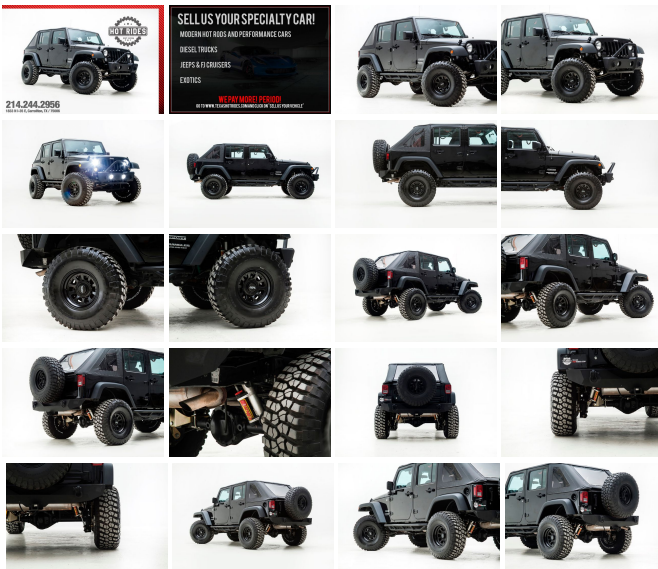

2015 Jeep Wrangler Unlimited Sport Lifted With Upgrades

View this car on our website at texashotrides.com/6565021/ebrochure

214.244.2956
1833 N I-35 E, Carrollton, TX / 75006

Our Price **\$27,991**

Specifications:

Year:	2015
VIN:	1C4BJWDG1FL590989
Make:	Jeep
Stock:	119251
Model/Trim:	Wrangler Unlimited Sport Lifted With Upgrades
Condition:	Pre-Owned
Body:	SUV
Exterior:	Black Clearcoat
Engine:	ENGINE: 3.6L V6 24V VVT
Interior:	Black Cloth
Transmission:	TRANSMISSION, 6-SPEED MANUAL
Mileage:	37,054
Drivetrain:	4 Wheel Drive
Economy:	City 16 / Highway 20

2015 JEEP WRANGLER UNLIMITED IN BLACK!

Here it is! An amazing car with tons of power/ fuel mileage etc. These cars are extremely fun to drive and turn heads!

WE
FINANCE!

BEAUTIFUL GLOSSY BLACK EXTERIOR

COMFORTABLE CLOTH INTERIOR
RELIABLE & MORE POWERFUL 3.6L V6 ENGINE
SMOOTH 6-SPEED MANUAL TRANSMISSION