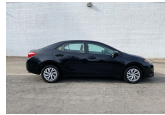

2018 Toyota Corolla LE

View this car on our website at 311chevy.com/6564944/ebrochure

Our Price **\$14,998**

Specifications:

Year:	2018
VIN:	5YFBURHEXJP828369
Make:	Toyota
Stock:	828369B
Model/Trim:	Corolla LE
Condition:	Pre-Owned
Body:	Sedan
Exterior:	Black Sand Pearl
Engine:	Engine: 1.8L I-4 DOHC Dual VVT-i
Interior:	Almond Cloth
Mileage:	107,345
Drivetrain:	Front Wheel Drive
Economy:	City 28 / Highway 36

2018 Toyota Corolla For Sale! Bluetooth, 6 Speaker Audio System, Sirius XM Satellite Radio, Backup Camera, Auto High Beam Headlights, Distance Pacing Cruise Control, Lane Departure Warning, Outside Temperature Display, Remote Keyless Entry, LED Daytime Running Lights and More! Carfax Certified NO Accidents!