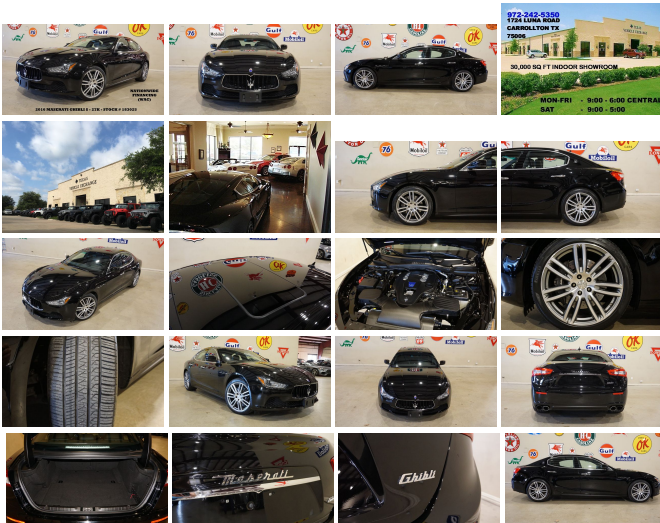

## 2016 Maserati Ghibli S MSRP 87K,ROOF,NAV,BACK-UP,HTD LTH,20'S,27K!

View this car on our website at [tveauto.com/6564625/ebrochure](http://tveauto.com/6564625/ebrochure)

Our Price **\$39,900**

### Specifications:

Year:	2016
VIN:	ZAM57RSA2G1183025
Make:	Maserati
Stock:	183025
Model/Trim:	Ghibli S MSRP 87K,ROOF,NAV,BACK-UP,HTD LTH,20'S,27K!
Condition:	Pre-Owned
Body:	Sedan
Exterior:	Nero
Engine:	Engine: 3.0L Twin Turbo V6
Interior:	Nero Leather
Mileage:	27,467
Drivetrain:	Rear Wheel Drive
Economy:	City 16 / Highway 24

NATION WIDE FINANCING

SUBMIT CREDIT APP [WWW.TVEAUTO.COM](http://WWW.TVEAUTO.COM)

OR CALL 972-242-5350

2016 MASERATI GHIBLI S, 3.0L TWIN TURBO V6 ENGINE, AUTOMATIC TRANSMISSION, ONLY 27K, BLACK W/BLACK LEATHER INTERIOR, CARFAX REPORTS 1 OWNER NO ACCIDENTS, APPEARS TO BE A NON-SMOKER, PREMIUM PACK, LUXURY PACKAGE, PREMIUM SOUND SYSTEM, REMOTE START, FRONT & REAR PARK DISTANCE SENSORS, SUNROOF, NAVIGATION, BACK-UP CAMERA, POWER WINDOWS, POWER DOOR LOCKS, POWER FOLDING HEATED MIRRORS WITH TURN SIGNALS, BLIND SPOT CONTROL, POWER TILT/TELESCOPE STEERING WHEEL WITH