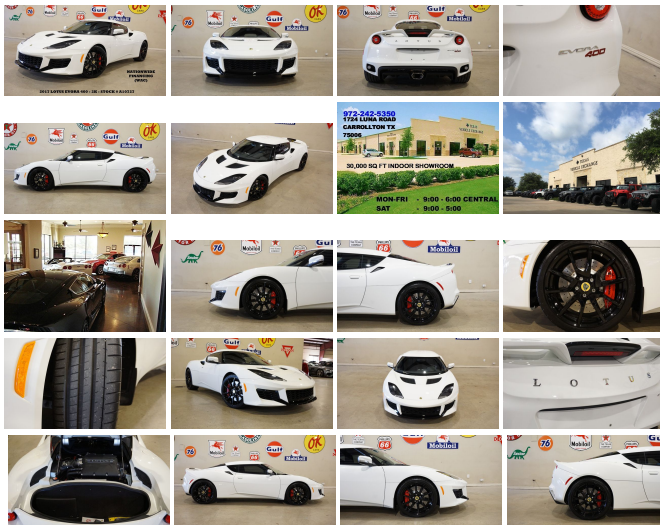

2017 Lotus Evora 400 Coupe 6 SPD,NAV,BACK-UP CAM,HTD LTH,BLK WHLS,2K!

View this car on our website at tveauto.com/6564623/ebrochure

Our Price **\$74,900**

Specifications:

Year:	2017
VIN:	SCCLMDVN3HHA10727
Make:	Lotus
Stock:	A10727
Model/Trim:	Evora 400 Coupe 6 SPD,NAV,BACK-UP CAM,HTD LTH,BLK WHLS,2K!
Condition:	Pre-Owned
Body:	Coupe
Exterior:	Metallic White
Engine:	Engine: 3.5L Supercharged 24-Valve DOHC 6-Cylinder -inc: Mid-mounted
Interior:	Black Leather
Transmission:	TRANSMISSION: 6-SPEED MANUAL SPORTS RATIO
Mileage:	2,134
Drivetrain:	Rear Wheel Drive
Economy:	City 16 / Highway 24

NATION WIDE FINANCING

SUBMIT CREDIT APP WWW.TVEAUTO.COM

OR CALL 972-242-5350

2017 LOTUS EVORA 400 COUPE, 3.5L
SUPERCHARGED V6 ENGINE, 6 SPEED
MANUAL TRANSMISSION, ONLY 2K,
CRYSTAL WHITE METALLIC W/BLACK
LEATHER INTERIOR, CARFAX REPORTS
1 OWNER NO ACCIDENTS, APPEARS TO BE
A NON-SMOKER, CONCOURS AUTO SALON
FULL BODY PAINT CORRECTION AND
NANOEX SI3D CERAMIC COATING, PUSH
BUTTON START, ALPINE NAVIGATION,
BACK-UP CAMERA POWER WINDOWS

Option Packages

Factory Installed Packages

- _____
TRANSMISSION: 6-SPEED MANUAL
SPORTS RATIO

- _____
CRUISE CONTROL
\$450

- _____
METALLIC WHITE
\$1,250

- _____
BLACK, LEATHER SEAT TRIM

- _____
Option Packages Total