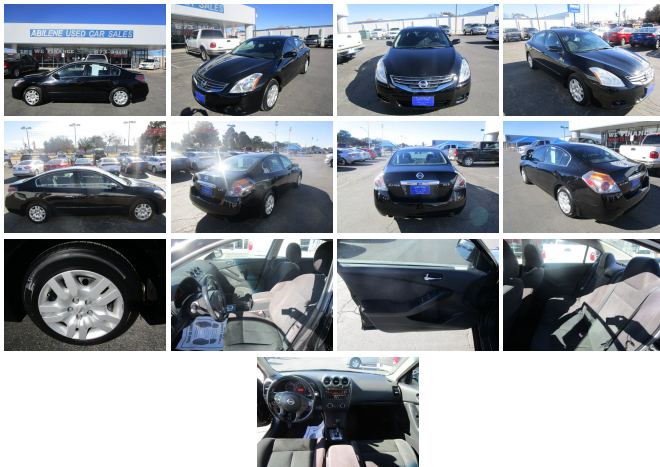

2012 Nissan Altima 2.5 S

View this car on our website at abileneusedcarsales.com/6564096/ebrochure

Our Price **\$0**

Specifications:

Year:	2012
VIN:	1N4AL2AP5CN449481
Make:	Nissan
Stock:	449481
Model/Trim:	Altima 2.5 S
Condition:	Pre-Owned
Body:	Sedan
Exterior:	BLACK
Engine:	2.5L DOHC 16-valve I4 engine
Interior:	Gray Cloth
Mileage:	105,944
Drivetrain:	Front Wheel Drive
Economy:	City 23 / Highway 32

All Listed features may not be accurate on used vehicles

Abilene Used Car Sales is a used car dealership in Abilene Texas that has been around for over 25 years. We carry a great selection of used cars as well as used trucks, vans, SUVs and crossover vehicles. As a Buy Here Pay Here auto dealer we can get you approved and on the road today. Bad Credit? No Credit? No Problem! Let our in-house auto financing staff help you find the pre-owned vehicle that fits your style and fits your budget. Here at Abilene Used Car Sales we feel that we offer the best deals on the best used Cars in the Big Country. All of our vehicles come with a 12 month 12,000 mile limited drivetrain and A/C warranty after undergoing an extremely rigorous inspection before we put the Abilene Used Car Sales name on any Car, Truck, SUV or Van. So what are you waiting for, come on down to 2150 North 1st Street Abilene Texas 79603 today and see why we are the best Buy Here Pay Here dealer in Abilene TX.

Exterior

- 16" x 7.0" steel wheels w/full wheel covers - Body-color bumpers
- Body-color door handles- Body-color grille- Body-color pwr mirrors

- Bright side-window molding- Compact spare tire- Full size trunk lid trim
- Halogen headlights- P215/60R16 all-season tires
- Speed-sensitive variable intermittent windshield wipers -inc: mist feature
- UV reducing glass w/dark upper windshield band