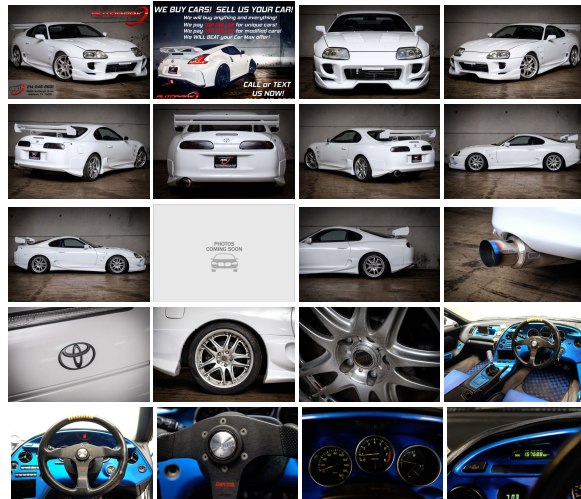

# 1992 Toyota Supra SZ Right-Hand Drive w/ MANY Upgrades!

View this car on our website at [autoparkdallas.com/6563993/ebrochure](http://autoparkdallas.com/6563993/ebrochure)

Our Price **\$29,995**

## Specifications:

|                      |                                             |
|----------------------|---------------------------------------------|
| <b>Year:</b>         | 1992                                        |
| <b>VIN:</b>          | EJZA80ALMVF                                 |
| <b>Make:</b>         | Toyota                                      |
| <b>Model/Trim:</b>   | Supra SZ Right-Hand Drive w/ MANY Upgrades! |
| <b>Condition:</b>    | Pre-Owned                                   |
| <b>Body:</b>         | Coupe                                       |
| <b>Exterior:</b>     | Super White                                 |
| <b>Engine:</b>       | 3.0 L 2JZ-GE I6                             |
| <b>Interior:</b>     | Black & Blue Leather                        |
| <b>Transmission:</b> | 5-Speed Manual Transmission                 |
| <b>Mileage:</b>      | 97,982                                      |
| <b>Drivetrain:</b>   | Rear Wheel Drive                            |
| <b>Economy:</b>      | City 23 / Highway 18                        |

AutoPark Dallas is excited to offer you this right-hand drive & modified 1992 Toyota Supra for sale! Couldn't ask for a more UNIQUE vehicle in our inventory, an import straight from Japan, the legendary Toyota Supra! If it weren't enough head turning action, because right-hand Supra, this sick beast is modified to look, sound, and act the part! This is a MUST SEE vehicle that was once over sees, but now this Supra is parked in our indoor 16,000 Sq Ft Showroom located in Addison, Tx. amongst other high-end and unique vehicles!

## STOCK!

Super White Exterior

Custom Blue Interior

3.0 L 2JZ-GE I6

5-Speed Manual Transmission

Rear Wheel Drive

Air Conditioning

AND SO MUCH MORE!!!